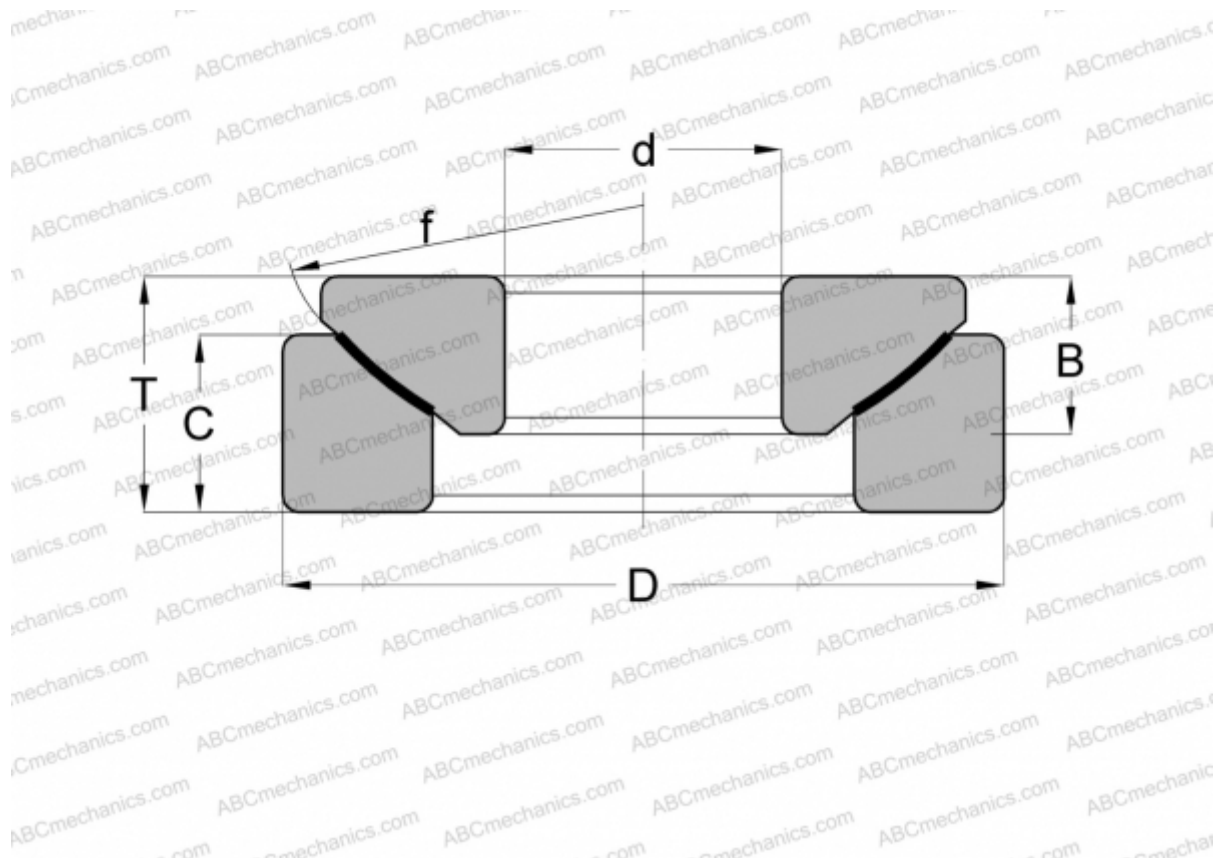

GE 40 AW ELGES

Spherical plain bearings

TYPE: Plain bearings, Spherical plain bearings and rod ends, Thrust spherical plain bearings, Maintenance free, Series GE..-AW (INA)

Technical specification

DIMENSIONS, MM

d	40,000
D	105,000
B	27,000
f	114,000
T	32,000
C	22,000

WEIGHT, KG 1,600

MANUFACTURER [ELGES](#)

INTERCHANGE

SKF [GX 40 F](#)