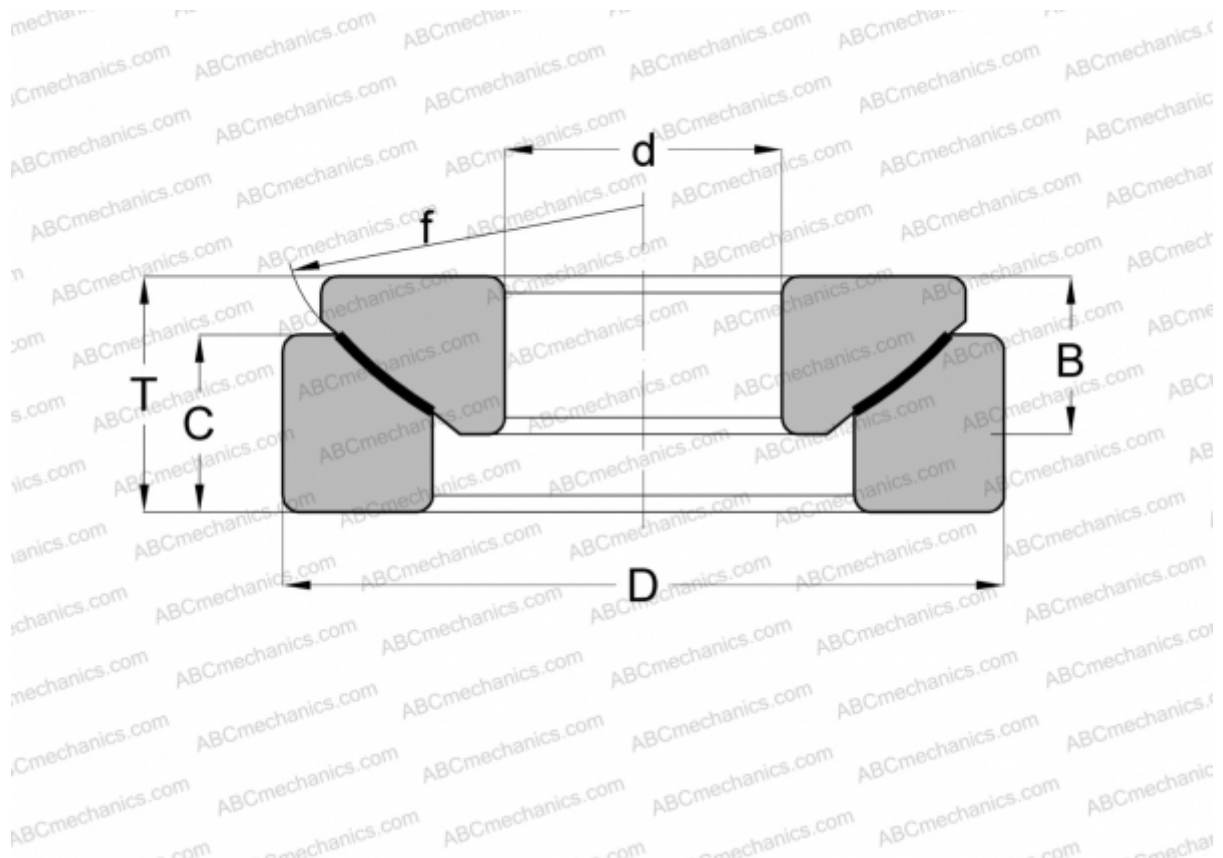

## GX 40 F SKF

Spherical plain bearings

TYPE: Plain bearings, Spherical plain bearings and rod ends, Thrust spherical plain bearings, Maintenance free, Series GE...AW (INA)

### Technical specification

#### DIMENSIONS, MM

d	40,000
D	105,000
B	27,000
f	114,000
T	32,000
C	22,000

**WEIGHT, KG** 1,600

**MANUFACTURER** [SKF](#)