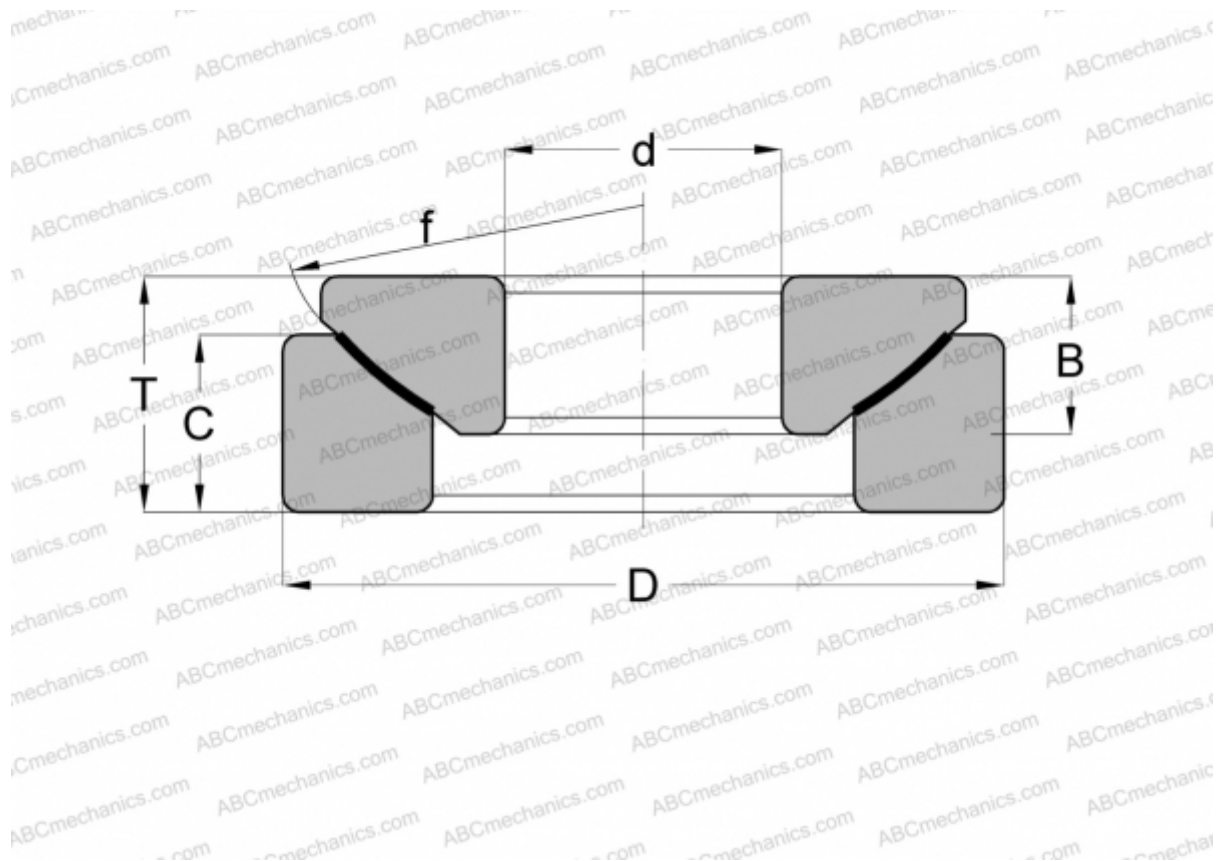

GE 45 AW ELGES

Spherical plain bearings

TYPE: Plain bearings, Spherical plain bearings and rod ends, Thrust spherical plain bearings, Maintenance free, Series GE..-AW (INA)

Technical specification

DIMENSIONS, MM

d	45,000
D	120,000
B	31,000
f	130,000
T	36,500
C	25,000

WEIGHT, KG 2,500

MANUFACTURER [ELGES](#)

INTERCHANGE

SKF [GX 45 F](#)