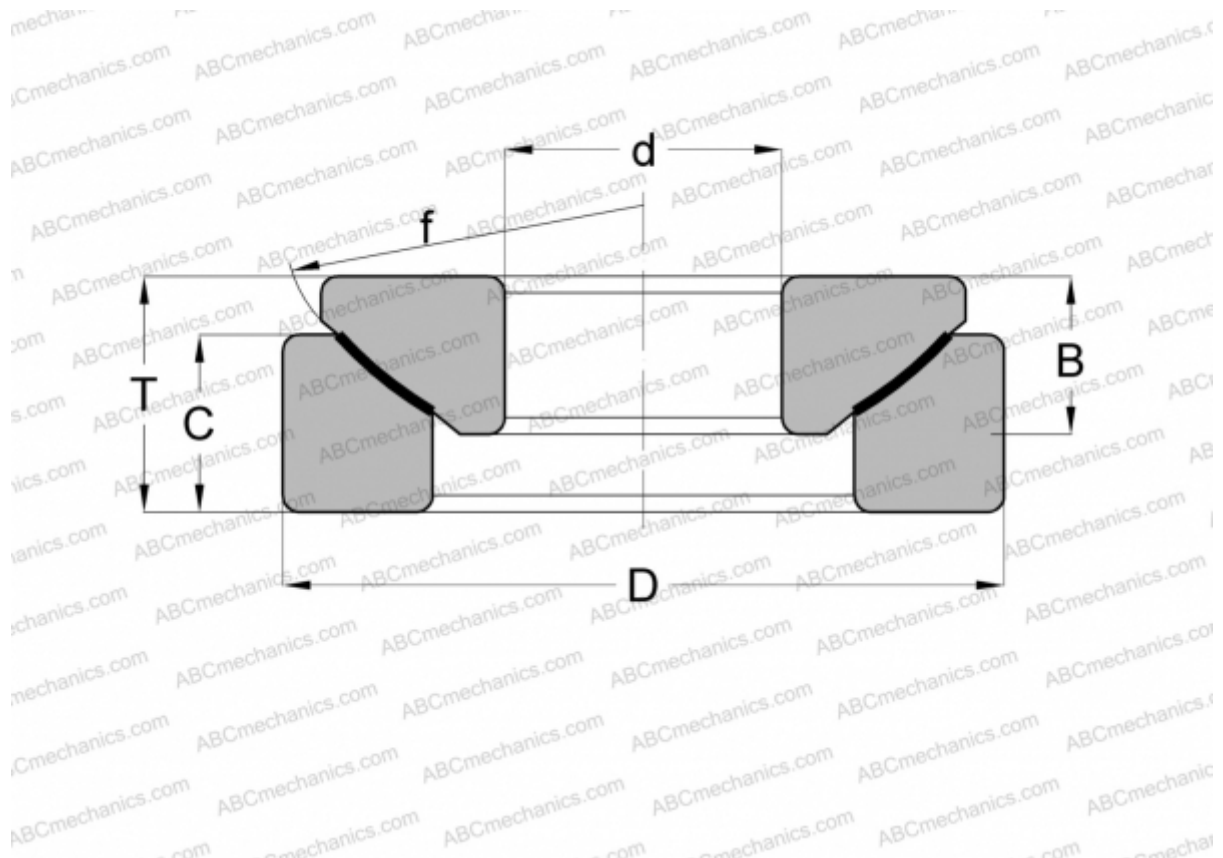

GX 45 F SKF

Spherical plain bearings

TYPE: Plain bearings, Spherical plain bearings and rod ends, Thrust spherical plain bearings, Maintenance free, Series GE...AW (INA)

Technical specification

DIMENSIONS, MM

d	45,000
D	120,000
B	31,000
f	130,000
T	36,500
C	25,000

WEIGHT, KG 2,500

MANUFACTURER [SKF](#)

INTERCHANGE

ELGES [GE 45 AW](#)