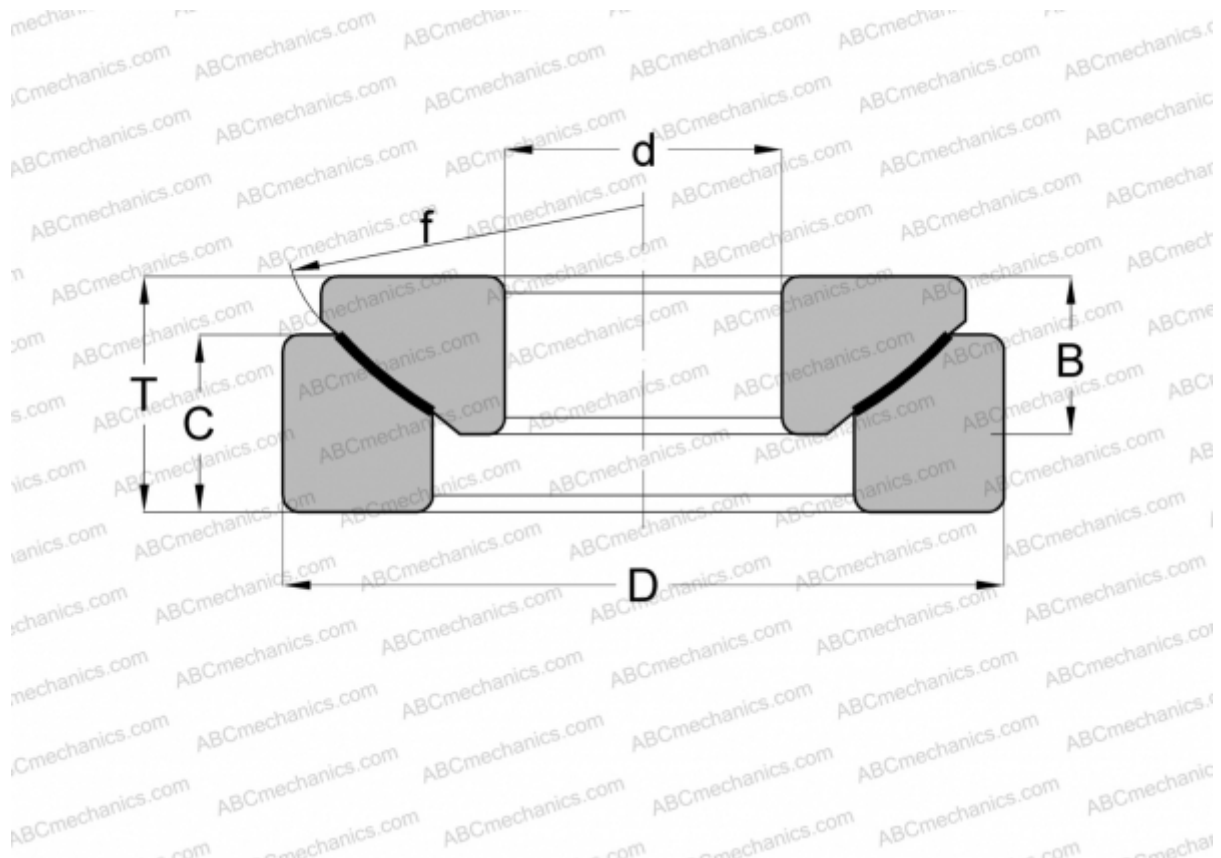

GE 50 AW ELGES

Spherical plain bearings

TYPE: Plain bearings, Spherical plain bearings and rod ends, Thrust spherical plain bearings, Maintenance free, Series GE..-AW (INA)

Technical specification

DIMENSIONS, MM

d	50,000
D	130,000
B	33,500
f	140,000
T	42,500
C	32,000

WEIGHT, KG 3,400

MANUFACTURER [ELGES](#)

INTERCHANGE

SKF [GX 50 F](#)