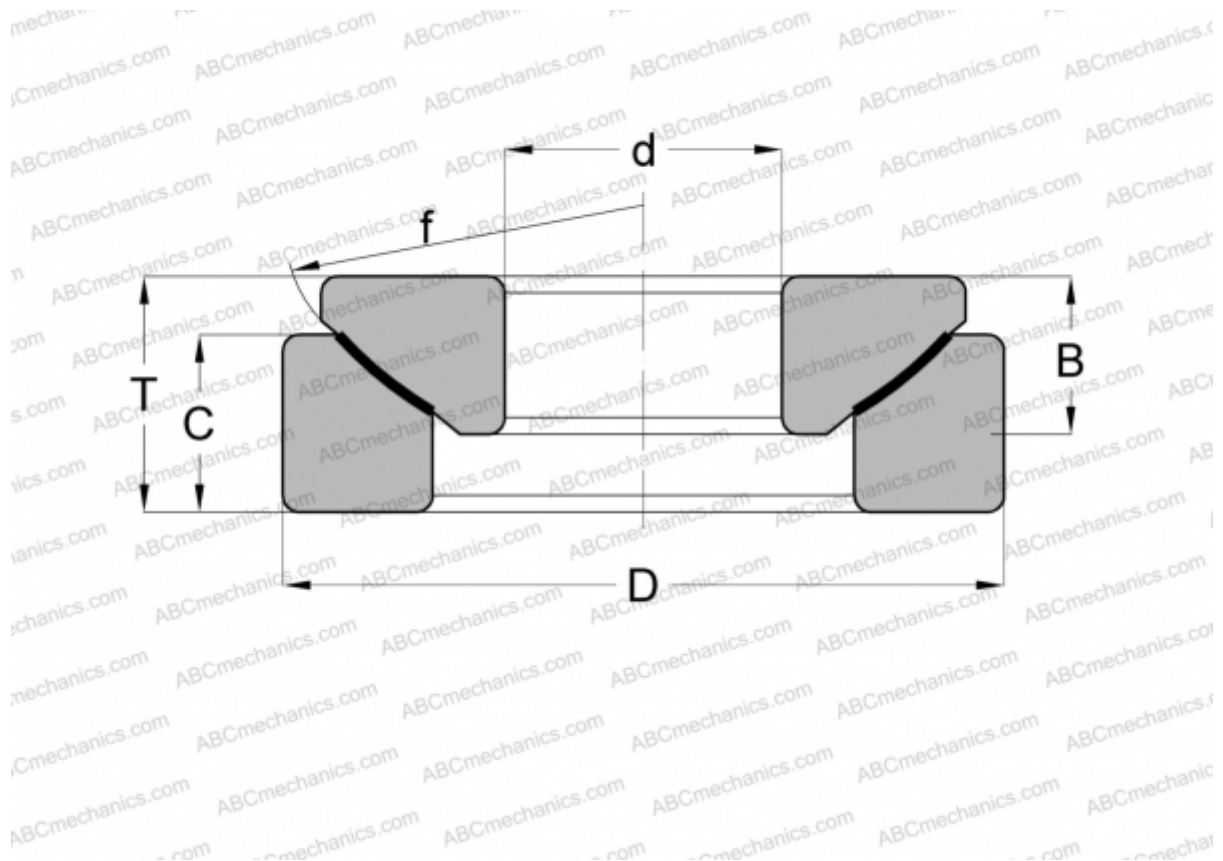

## GX 50 F SKF

Spherical plain bearings

TYPE: Plain bearings, Spherical plain bearings and rod ends, Thrust spherical plain bearings, Maintenance free, Series GE...AW (INA)

### Technical specification

#### DIMENSIONS, MM

d	50,000
D	130,000
B	33,500
f	140,000
T	42,500
C	32,000

**WEIGHT, KG** 3,400

**MANUFACTURER** [SKF](#)