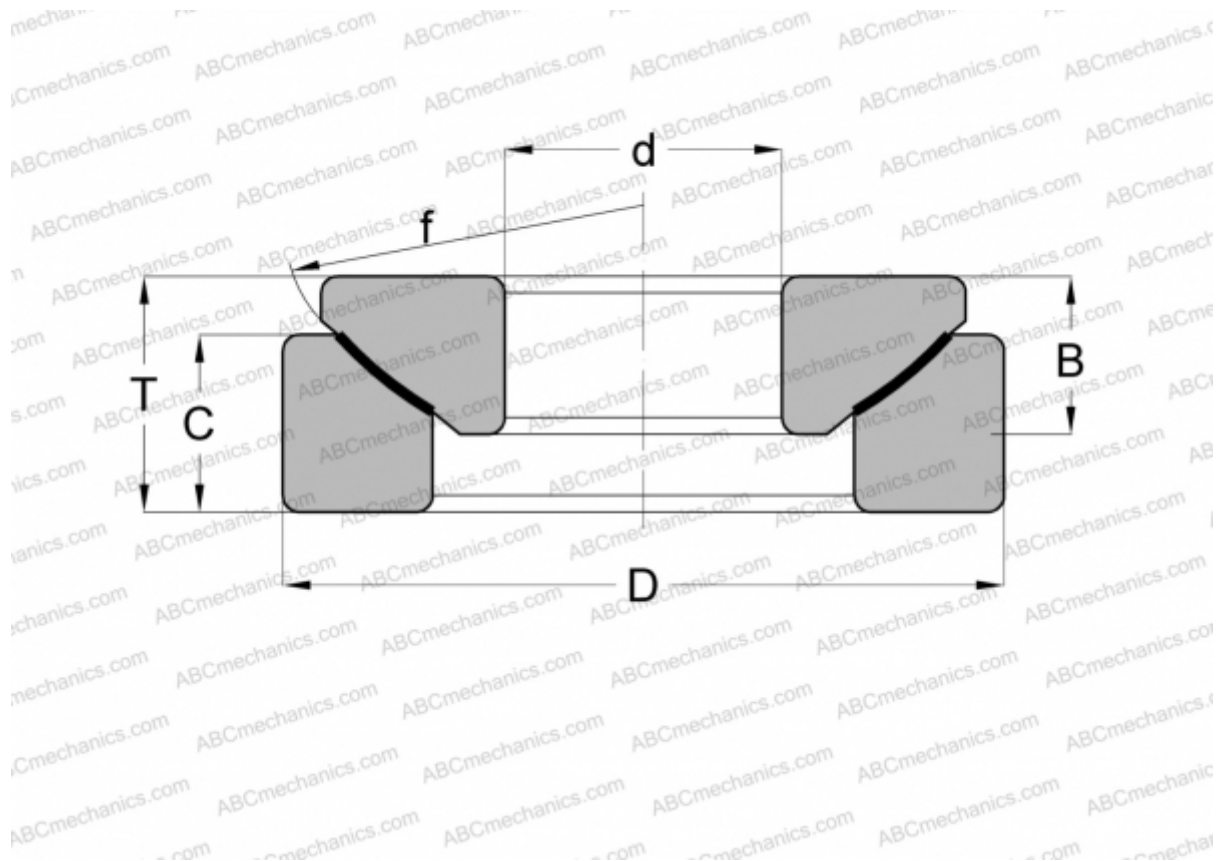

## GE 60 AW ELGES

Spherical plain bearings

TYPE: Plain bearings, Spherical plain bearings and rod ends, Thrust spherical plain bearings, Maintenance free, Series GE..-AW (INA)

### Technical specification

#### DIMENSIONS, MM

d	60,000
D	150,000
B	37,000
f	160,000
T	45,000
C	33,000

**WEIGHT, KG** 4,700

**MANUFACTURER** [ELGES](#)