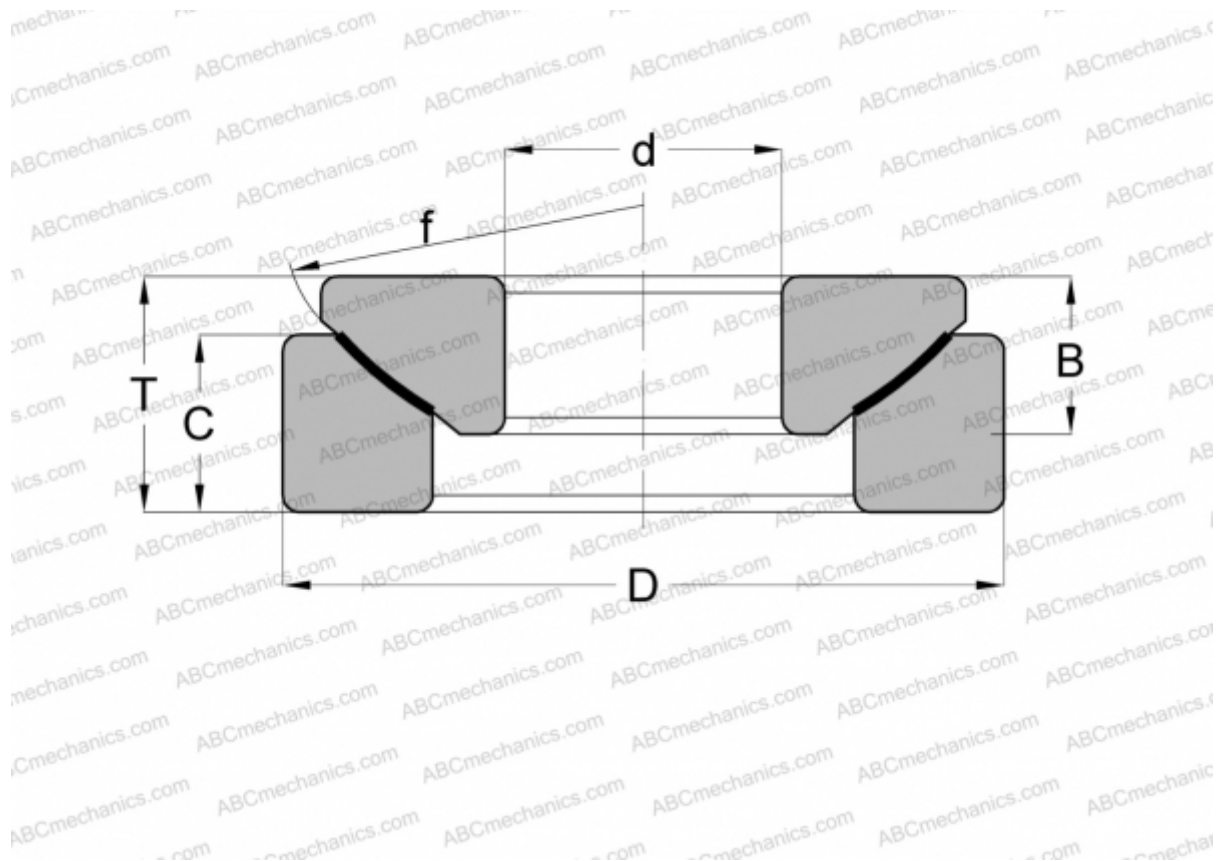

GX 60 F SKF

Spherical plain bearings

TYPE: Plain bearings, Spherical plain bearings and rod ends, Thrust spherical plain bearings, Maintenance free, Series GE...AW (INA)

Technical specification

DIMENSIONS, MM