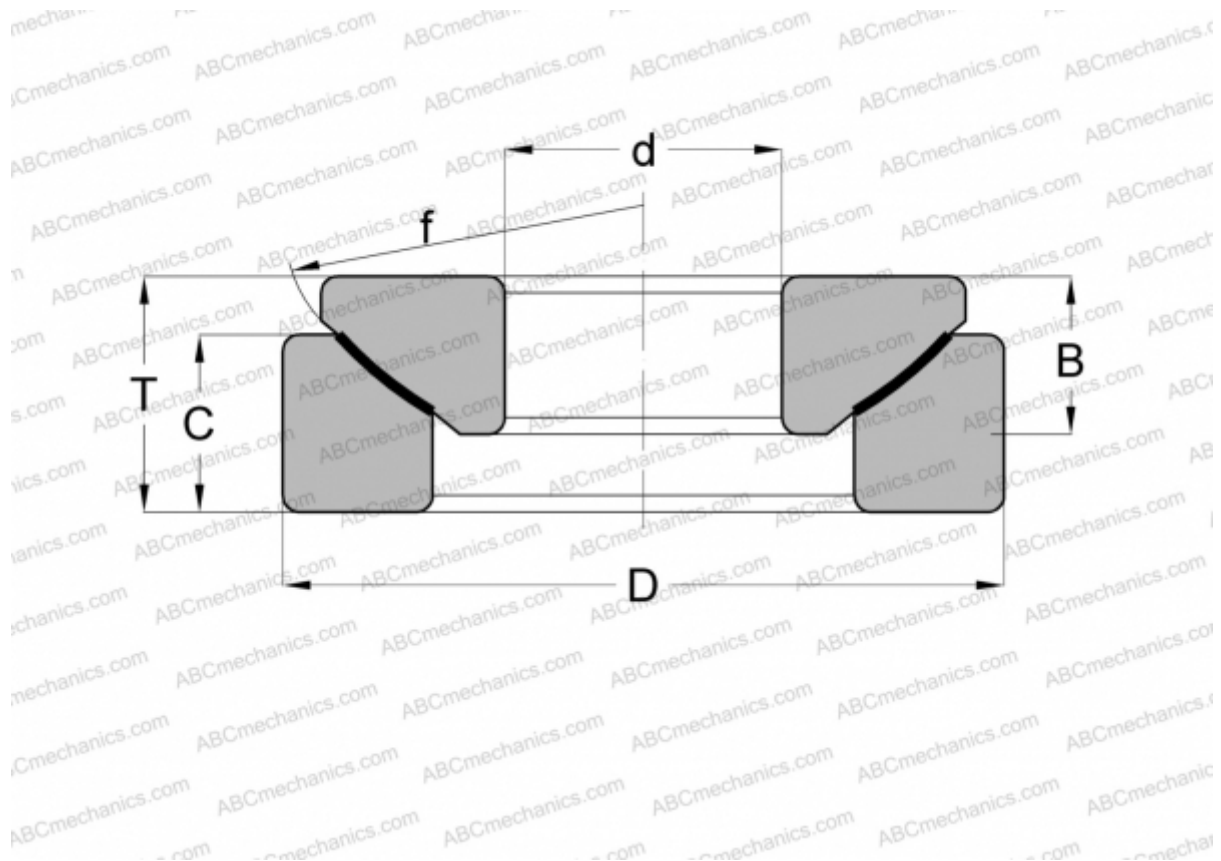

GE 70 AW ELGES

Spherical plain bearings

TYPE: Plain bearings, Spherical plain bearings and rod ends, Thrust spherical plain bearings, Maintenance free, Series GE..-AW (INA)

Technical specification

DIMENSIONS, MM

d	70,000
D	160,000
B	40,000
f	170,000
T	50,000
C	36,000

WEIGHT, KG 5,700

MANUFACTURER [ELGES](#)

INTERCHANGE

SKF [GX 70 F](#)