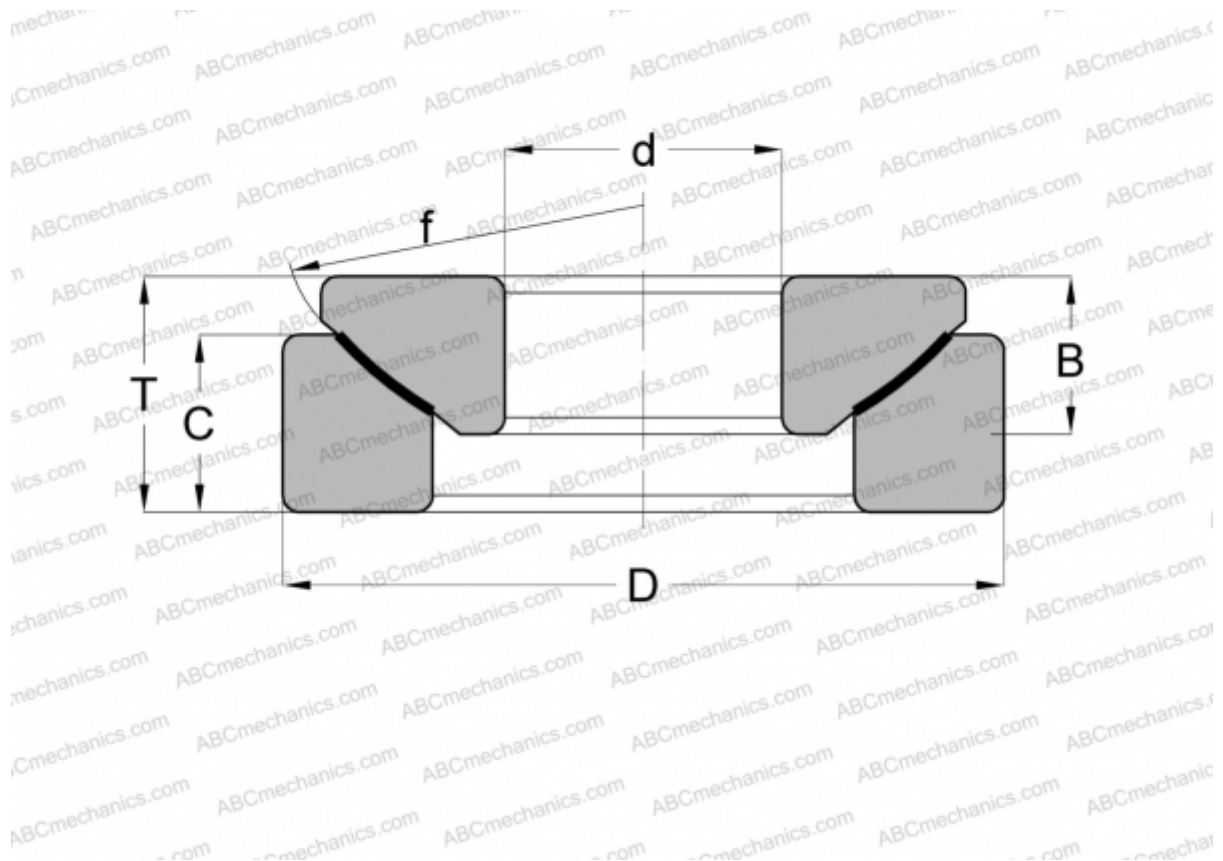

GX 70 F SKF

Spherical plain bearings

TYPE: Plain bearings, Spherical plain bearings and rod ends, Thrust spherical plain bearings, Maintenance free, Series GE...AW (INA)

Technical specification

DIMENSIONS, MM

d	70,000
D	160,000
B	40,000
f	170,000
T	50,000
C	36,000

WEIGHT, KG 5,700

MANUFACTURER [SKF](#)

INTERCHANGE

ELGES [GE 70 AW](#)