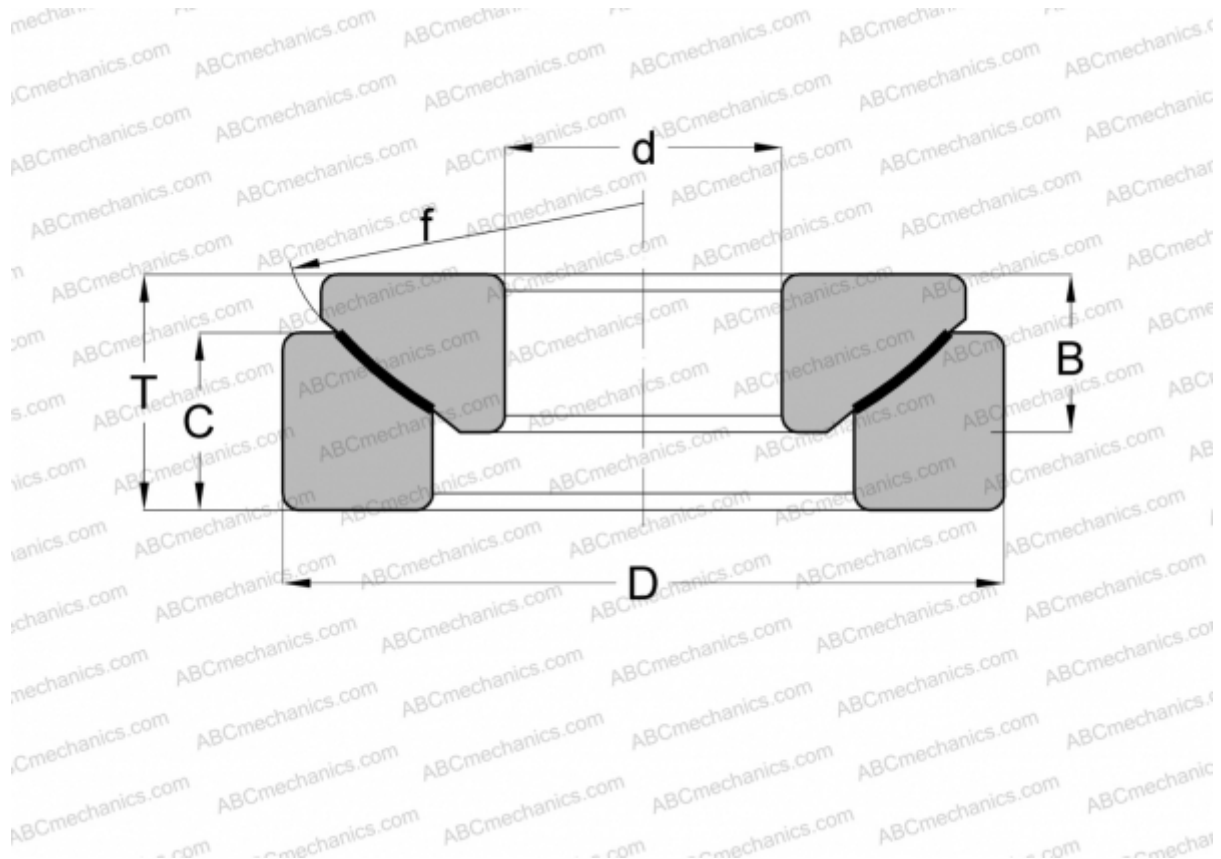

GE 80 AW ELGES

Spherical plain bearings

TYPE: Plain bearings, Spherical plain bearings and rod ends, Thrust spherical plain bearings, Maintenance free, Series GE..-AW (INA)

Technical specification

DIMENSIONS, MM

d	80,000
D	180,000
B	42,000
f	194,000
T	50,000
C	36,000

WEIGHT, KG 7,200

MANUFACTURER [ELGES](#)

INTERCHANGE

SKF [GX 80 F](#)