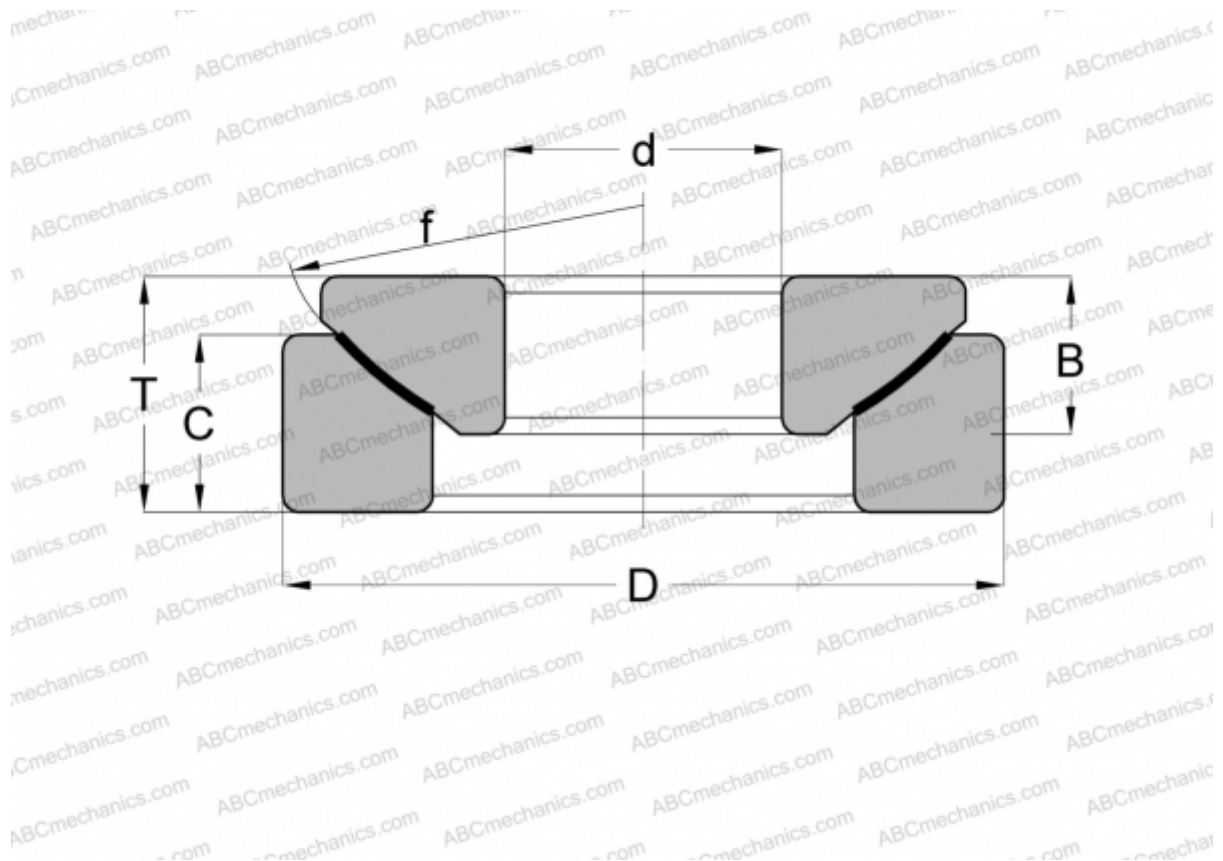

GX 80 F SKF

Spherical plain bearings

TYPE: Plain bearings, Spherical plain bearings and rod ends, Thrust spherical plain bearings, Maintenance free, Series GE..-AW (INA)

Technical specification

DIMENSIONS, MM

d	80,000
D	180,000
B	42,000
f	194,000
T	50,000
C	36,000

WEIGHT, KG 7,200

MANUFACTURER [SKF](#)

INTERCHANGE

ELGES [GE 80 AW](#)