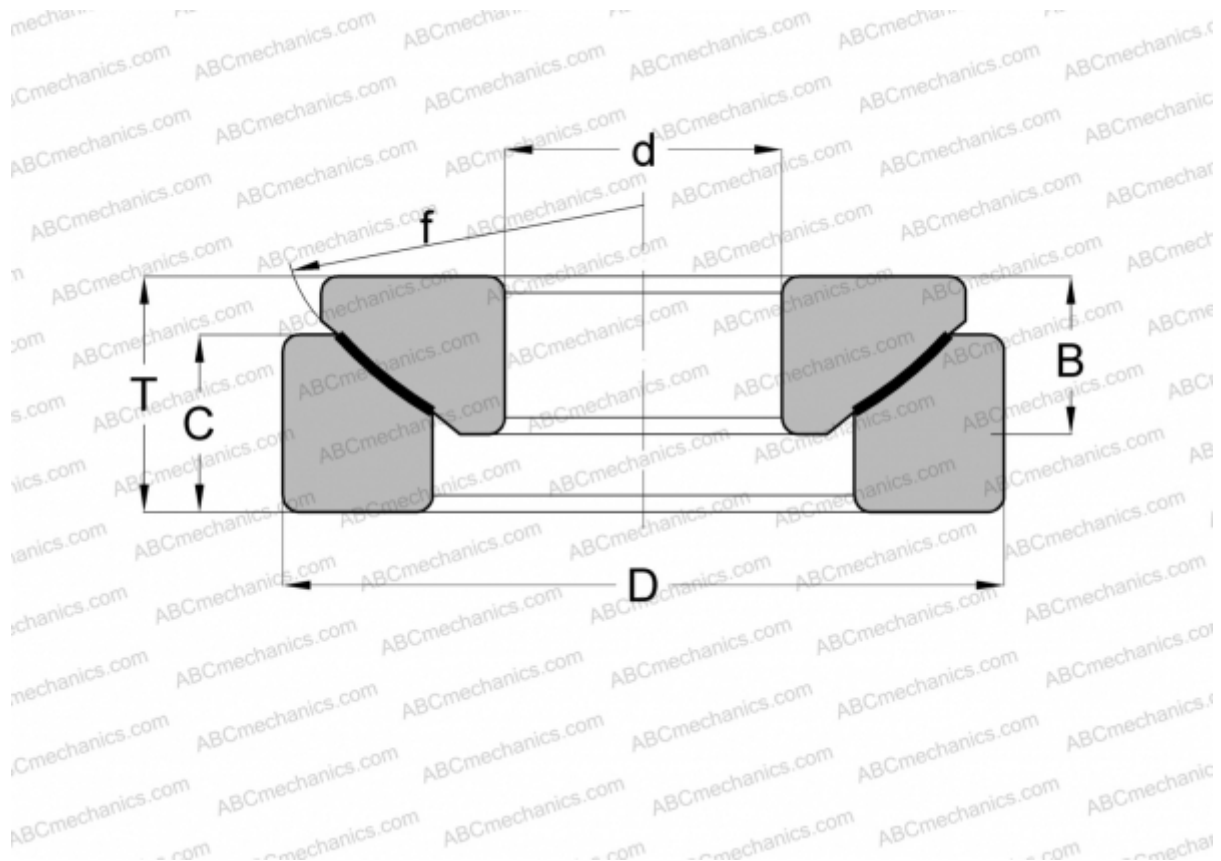

## GE 100 AW ELGES

Spherical plain bearings

TYPE: Plain bearings, Spherical plain bearings and rod ends, Thrust spherical plain bearings, Maintenance free, Series GE..-AW (INA)

### Technical specification

#### DIMENSIONS, MM

d	100,000
D	210,000
B	50,000
f	220,000
T	59,000
C	42,000

**WEIGHT, KG** 10,900

**MANUFACTURER** [ELGES](#)