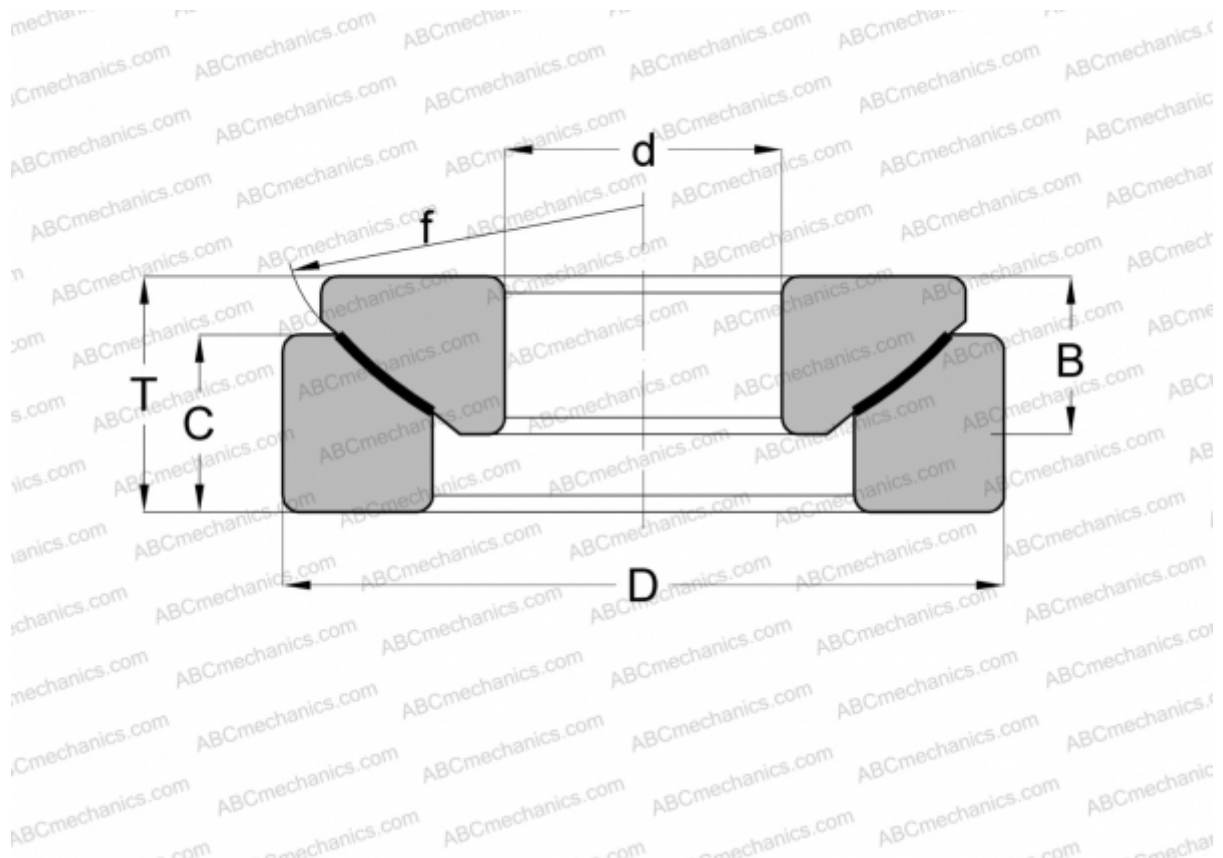

GX 100 F SKF

Spherical plain bearings

TYPE: Plain bearings, Spherical plain bearings and rod ends, Thrust spherical plain bearings, Maintenance free, Series GE..-AW (INA)

Technical specification

DIMENSIONS, MM

d	100,000
D	210,000
B	50,000
f	220,000
T	59,000
C	42,000

WEIGHT, KG 10,900

MANUFACTURER [SKF](#)

INTERCHANGE

ELGES [GE 100 AW](#)