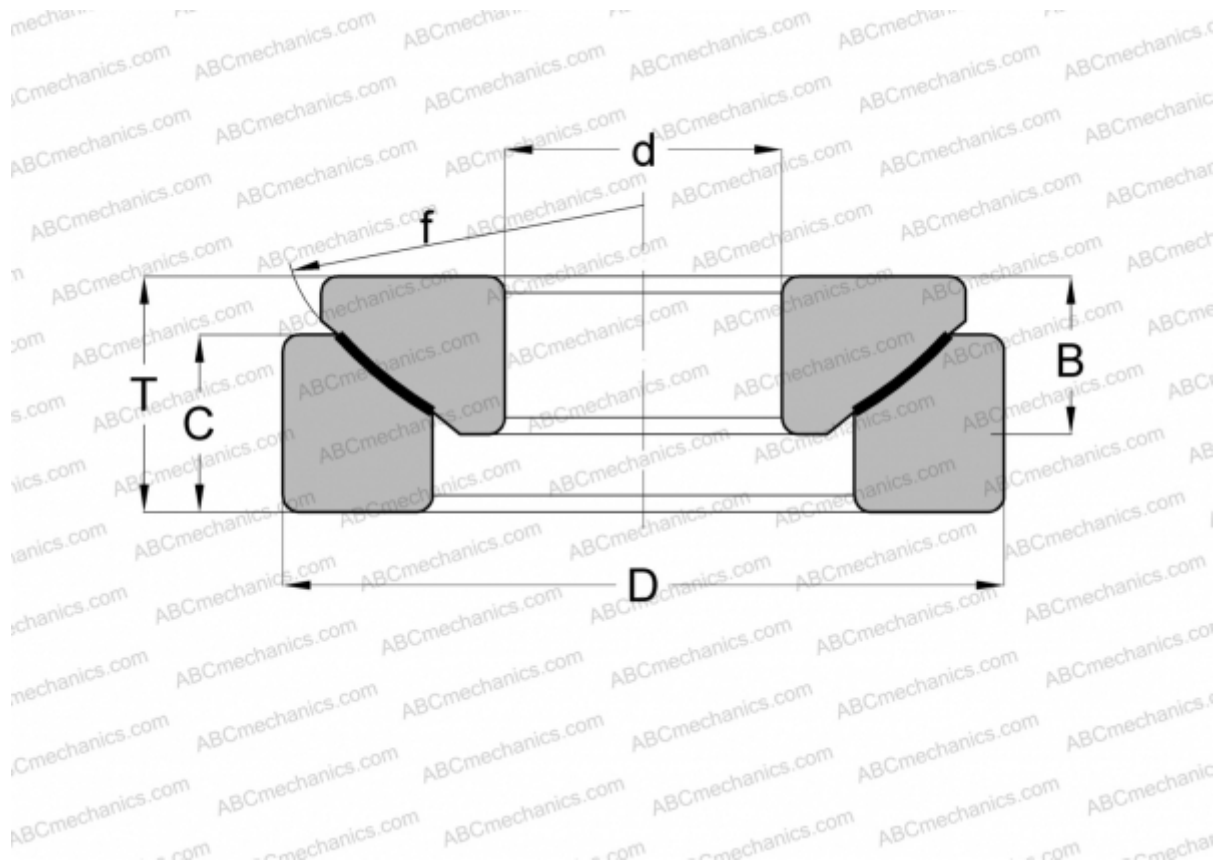

GE 120 AW ELGES

Spherical plain bearings

TYPE: Plain bearings, Spherical plain bearings and rod ends, Thrust spherical plain bearings, Maintenance free, Series GE..-AW (INA)

Technical specification

DIMENSIONS, MM

d	120,000
D	230,000
B	52,000
f	245,000
T	64,000
C	45,000

WEIGHT, KG 13,000

MANUFACTURER [ELGES](#)

INTERCHANGE

SKF [GX 120 F](#)