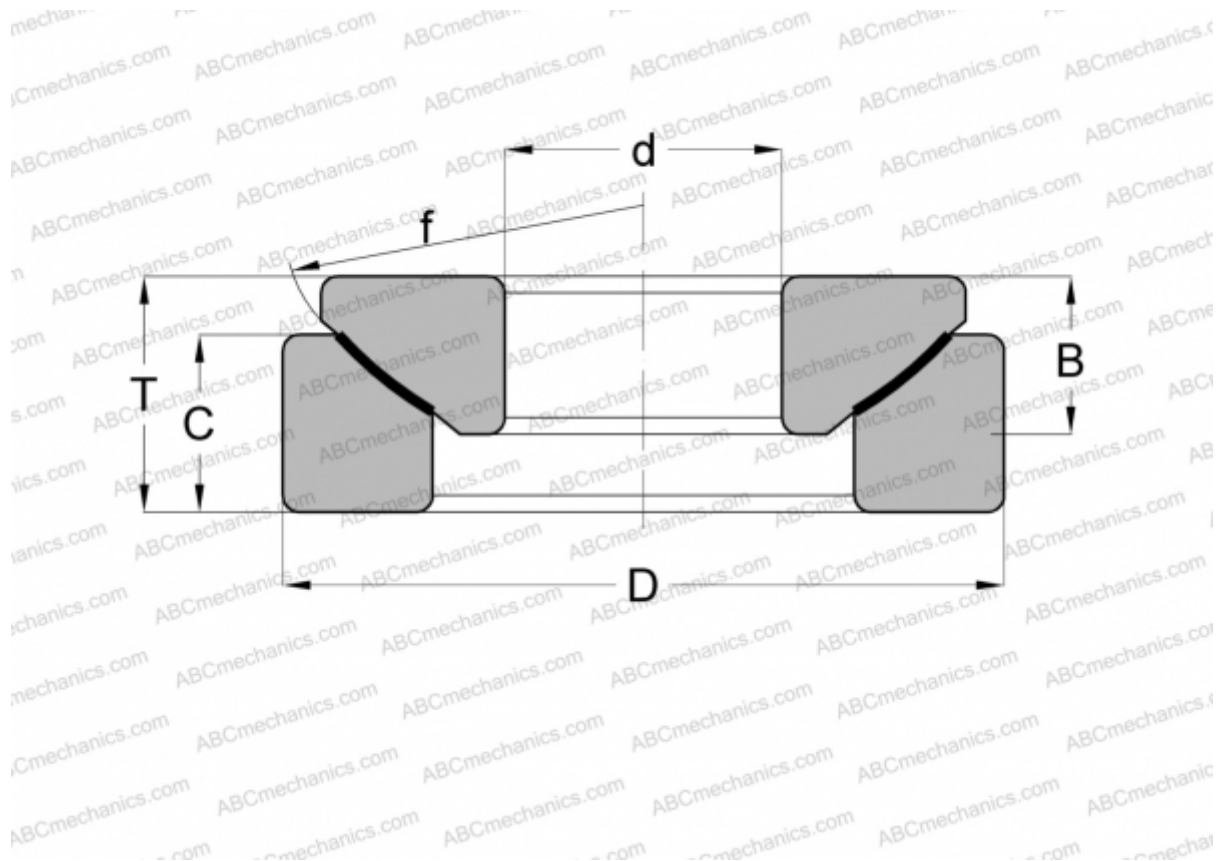

GX 120 F SKF

Spherical plain bearings

TYPE: Plain bearings, Spherical plain bearings and rod ends, Thrust spherical plain bearings, Maintenance free, Series GE..-AW (INA)

Technical specification

DIMENSIONS, MM

d	120,000
D	230,000
B	52,000
f	245,000
T	64,000
C	45,000

WEIGHT, KG 13,000

MANUFACTURER [SKF](#)

INTERCHANGE

ELGES [GE 120 AW](#)