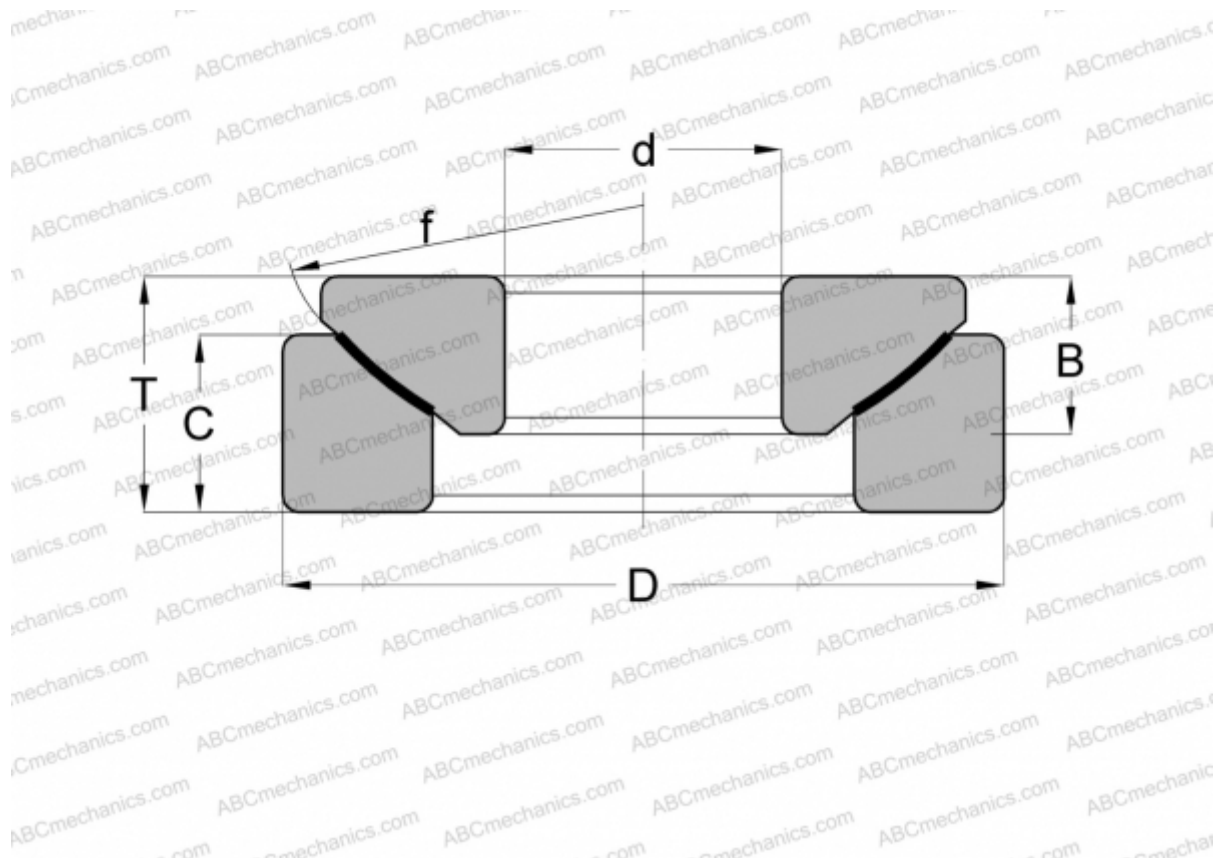

GE 140 AW ELGES

Spherical plain bearings

TYPE: Plain bearings, Spherical plain bearings and rod ends, Thrust spherical plain bearings, Maintenance free, Series GE..-AW (INA)

Technical specification

DIMENSIONS, MM

d	140,000
D	260,000
B	61,000
f	272,000
T	72,000
C	50,000

WEIGHT, KG 18,300

MANUFACTURER [ELGES](#)