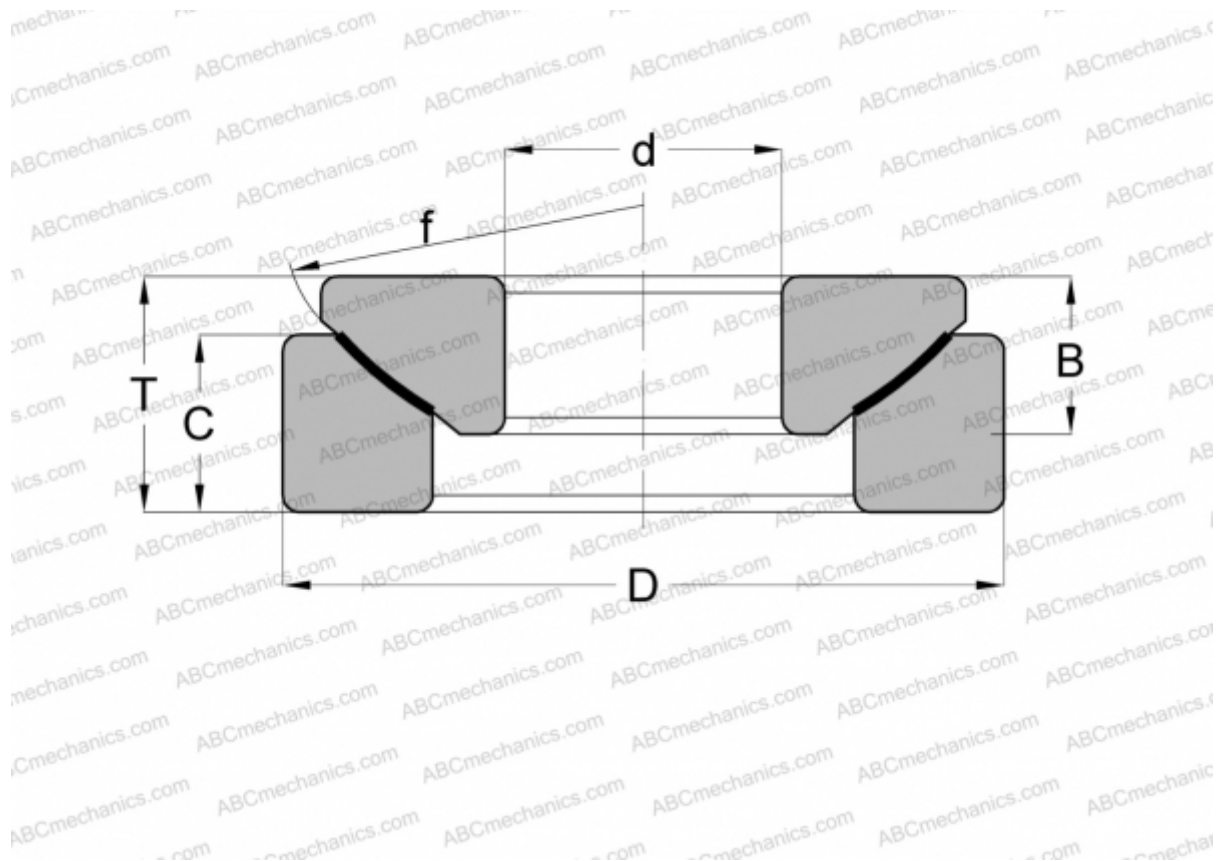

GE 160 AW ELGES

Spherical plain bearings

TYPE: Plain bearings, Spherical plain bearings and rod ends, Thrust spherical plain bearings, Maintenance free, Series GE..-AW (INA)

Technical specification

DIMENSIONS, MM

d	160,000
D	290,000
B	65,000
f	310,000
T	77,000
C	52,000

WEIGHT, KG 23,800

MANUFACTURER [ELGES](#)