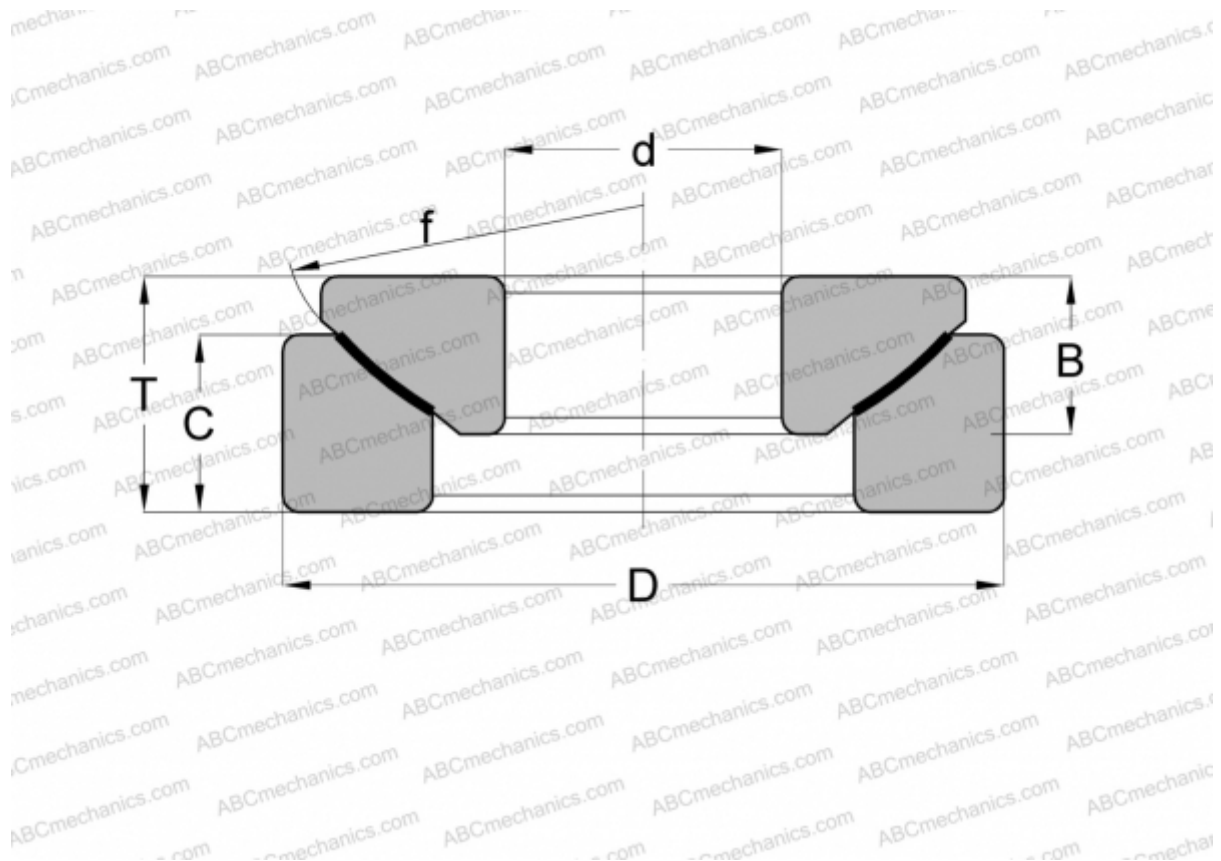

## GE 180 AW ELGES

Spherical plain bearings

TYPE: Plain bearings, Spherical plain bearings and rod ends, Thrust spherical plain bearings, Maintenance free, Series GE..-AW (INA)

### Technical specification

#### DIMENSIONS, MM

d	180,000
D	320,000
B	70,000
f	335,000
T	86,000
C	60,000

**WEIGHT, KG** 31,500

**MANUFACTURER** [ELGES](#)