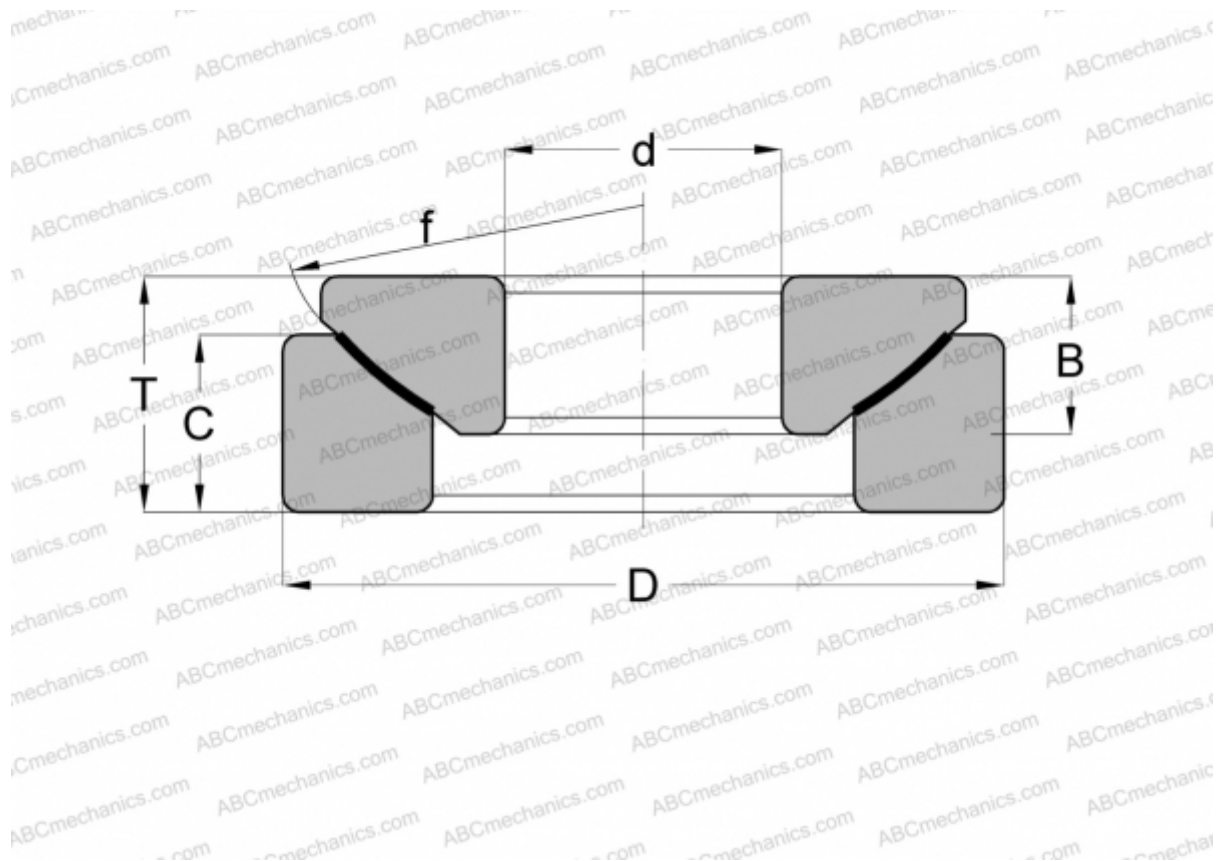

GE 200 AW ELGES

Spherical plain bearings

TYPE: Plain bearings, Spherical plain bearings and rod ends, Thrust spherical plain bearings, Maintenance free, Series GE..-AW (INA)

Technical specification

DIMENSIONS, MM

d	200,000
D	340,000
B	74,000
f	358,000
T	87,000
C	60,000

WEIGHT, KG 34,700

MANUFACTURER [ELGES](#)