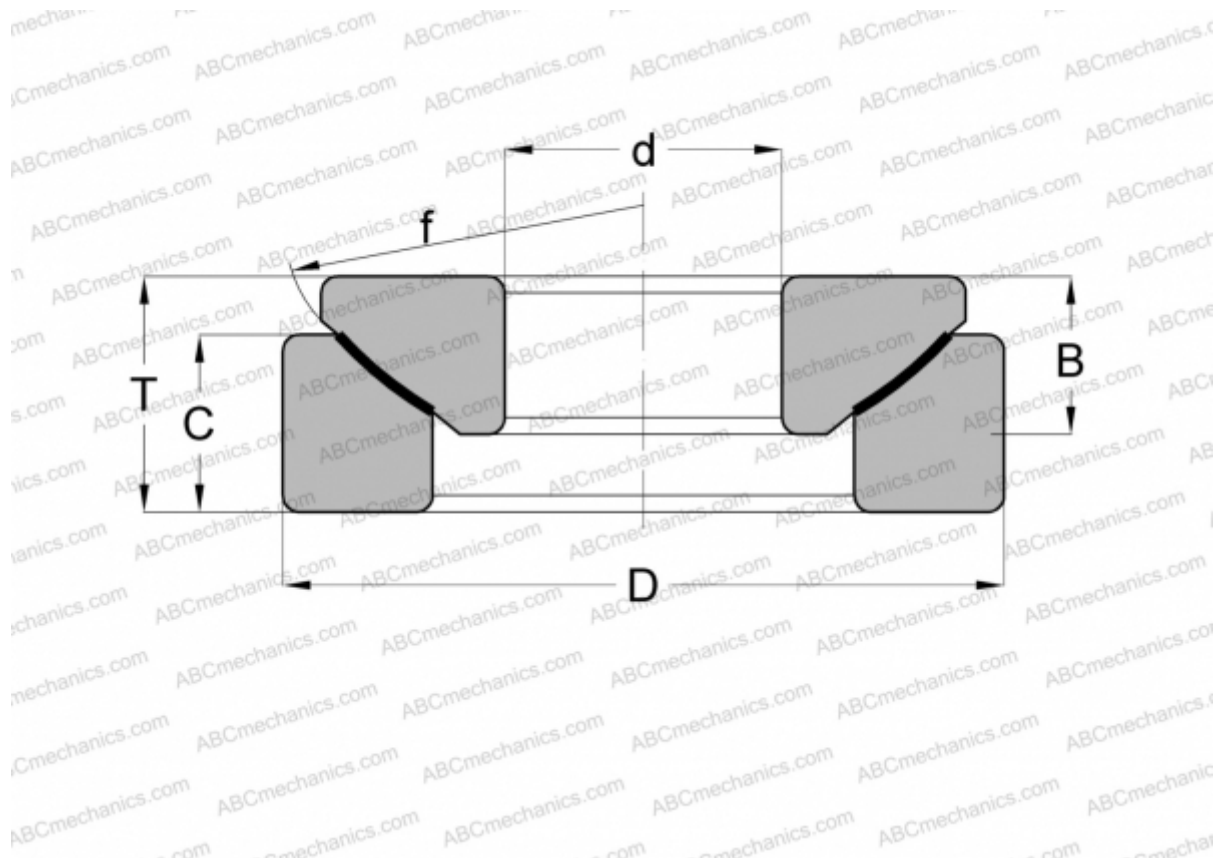

GE 220 AW ELGES

Spherical plain bearings

TYPE: Plain bearings, Spherical plain bearings and rod ends, Thrust spherical plain bearings, Maintenance free, Series GE..-AW (INA)

Technical specification

DIMENSIONS, MM

d	220,000
D	370,000
B	82,000
f	388,000
T	97,000
C	67,000

WEIGHT, KG 44,700

MANUFACTURER [ELGES](#)