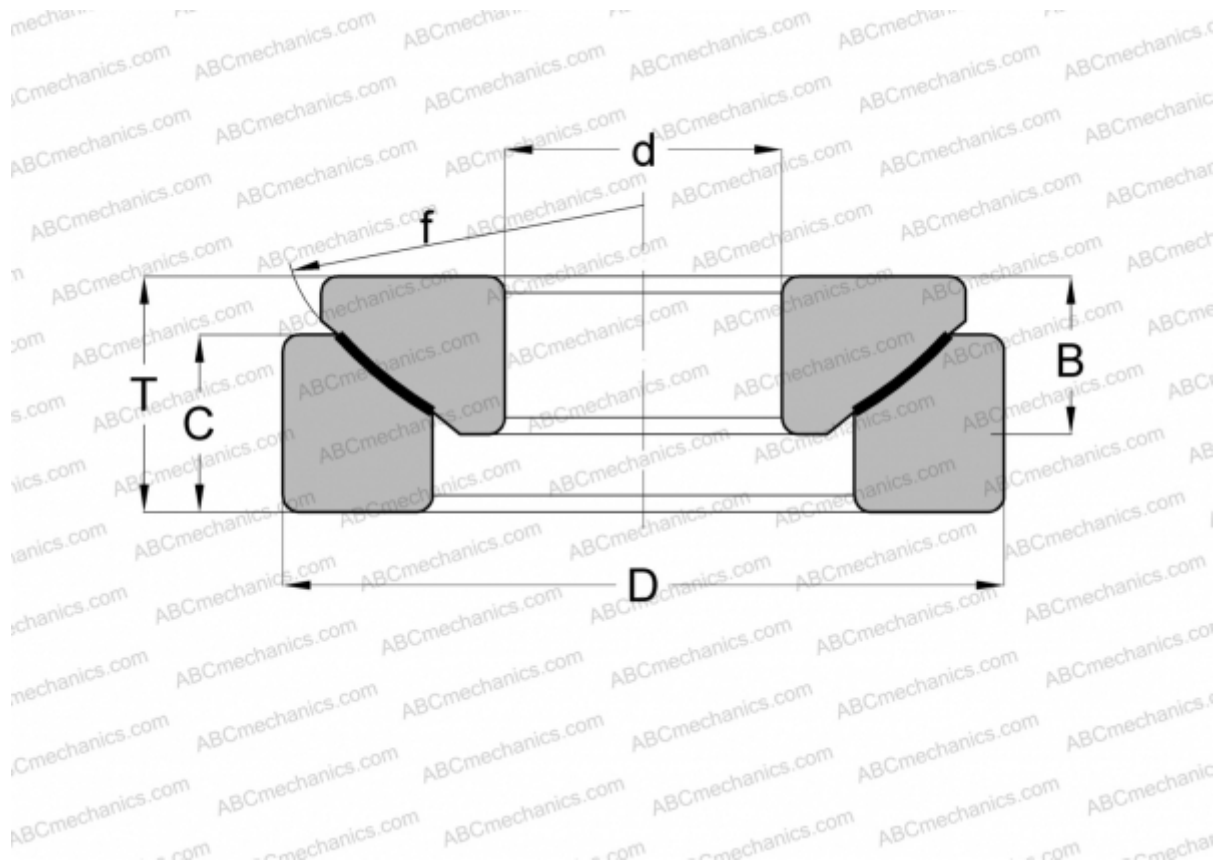

## GE 240 AW ELGES

Spherical plain bearings

TYPE: Plain bearings, Spherical plain bearings and rod ends, Thrust spherical plain bearings, Maintenance free, Series GE..-AW (INA)

### Technical specification

#### DIMENSIONS, MM

d	240,000
D	400,000
B	87,000
f	420,000
T	103,000
C	73,000

**WEIGHT, KG** 56,900

**MANUFACTURER** [ELGES](#)