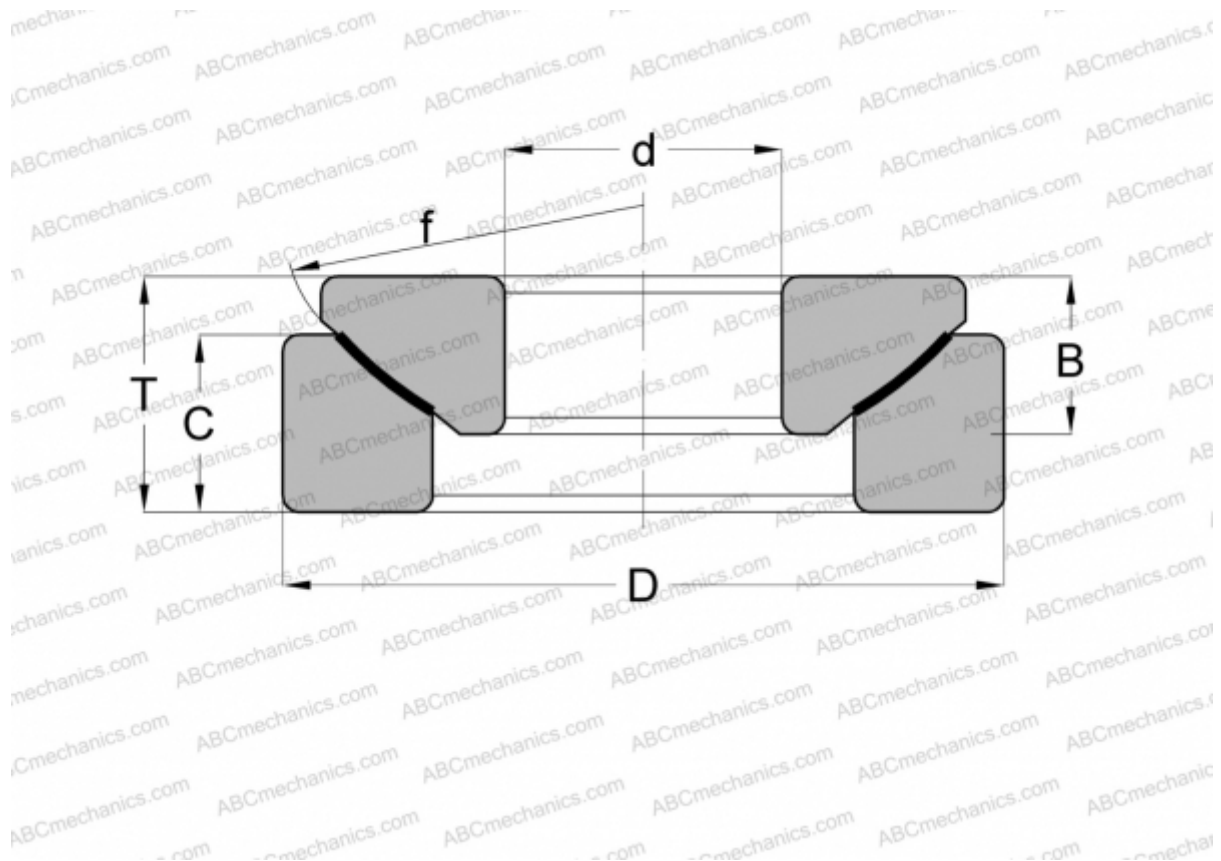

GE 280 AW ELGES

Spherical plain bearings

TYPE: Plain bearings, Spherical plain bearings and rod ends, Thrust spherical plain bearings, Maintenance free, Series GE..-AW (INA)

Technical specification

DIMENSIONS, MM

d	280,000
D	460,000
B	100,000
f	480,000
T	110,000
C	85,000

WEIGHT, KG 84,000

MANUFACTURER [ELGES](#)