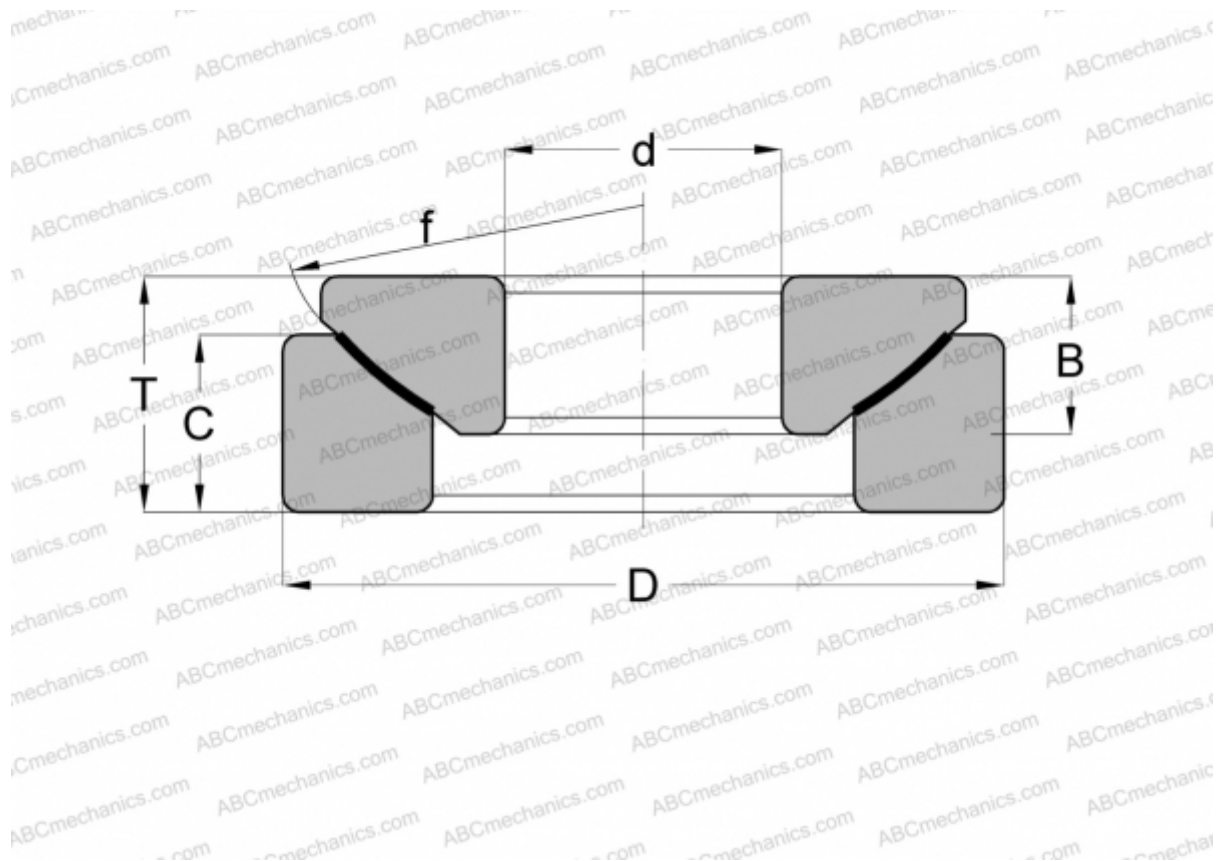

GE 300 AW ELGES

Spherical plain bearings

TYPE: Plain bearings, Spherical plain bearings and rod ends, Thrust spherical plain bearings, Maintenance free, Series GE..-AW (INA)

Technical specification

DIMENSIONS, MM

d	300,000
D	480,000
B	100,000
f	490,000
T	110,000
C	90,000

WEIGHT, KG 88,500

MANUFACTURER [ELGES](#)