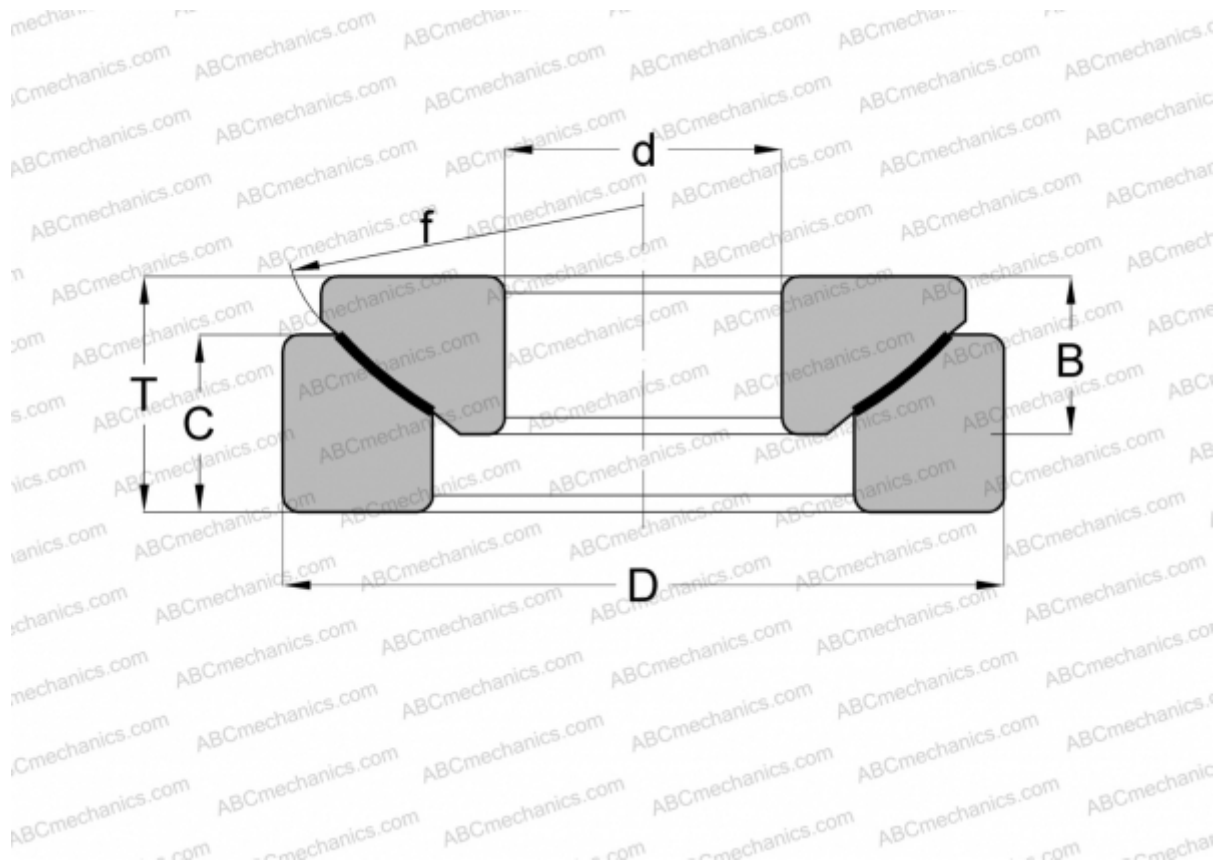

## GE 320 AW ELGES

Spherical plain bearings

TYPE: Plain bearings, Spherical plain bearings and rod ends, Thrust spherical plain bearings, Maintenance free, Series GE..-AW (INA)

### Technical specification

#### DIMENSIONS, MM

|   |         |
|---|---------|
| d | 320,000 |
| D | 520,000 |
| B | 105,000 |
| f | 540,000 |
| T | 116,000 |
| C | 91,000  |

**WEIGHT, KG** 111,000

**MANUFACTURER** [ELGES](#)