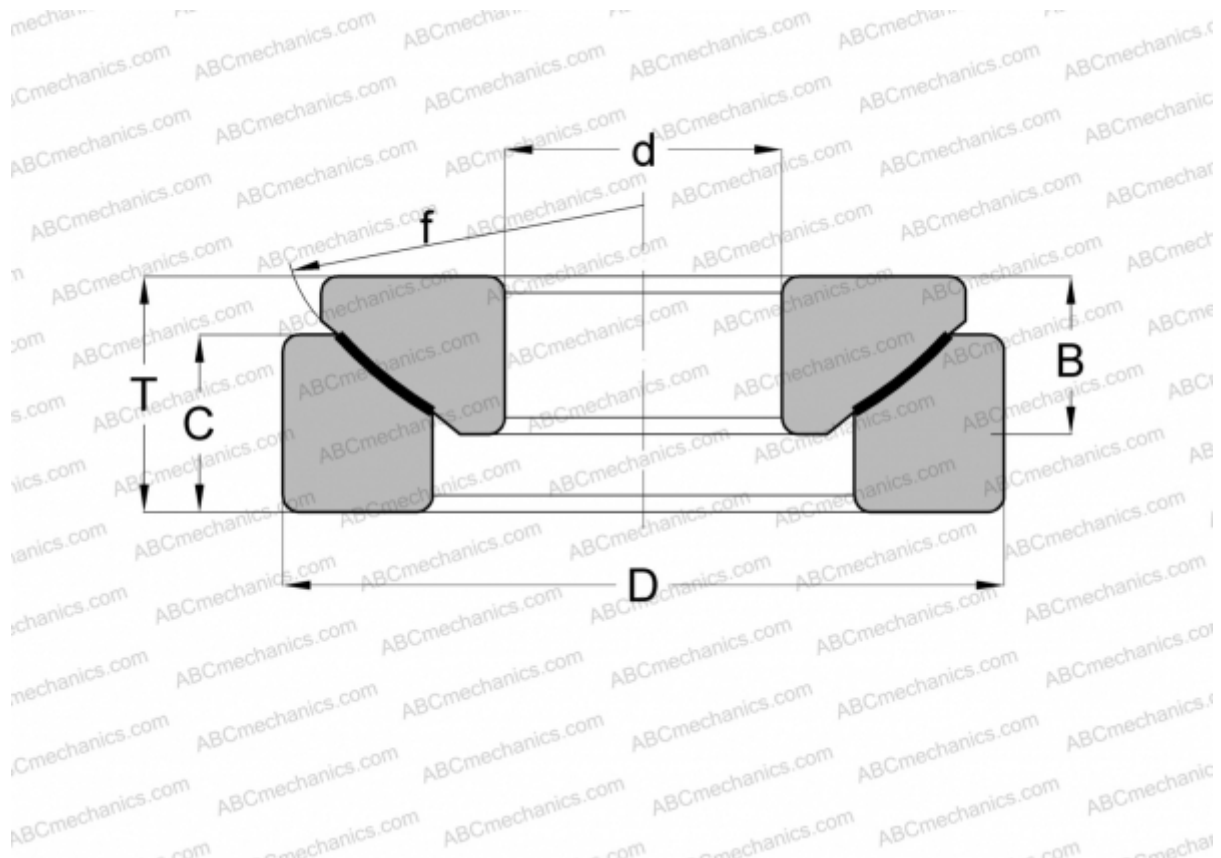

GE 340 AW ELGES

Spherical plain bearings

TYPE: Plain bearings, Spherical plain bearings and rod ends, Thrust spherical plain bearings, Maintenance free, Series GE..-AW (INA)

Technical specification

DIMENSIONS, MM

d	340,000
D	540,000
B	105,000
f	550,000
T	116,000
C	91,000

WEIGHT, KG 117,000

MANUFACTURER [ELGES](#)