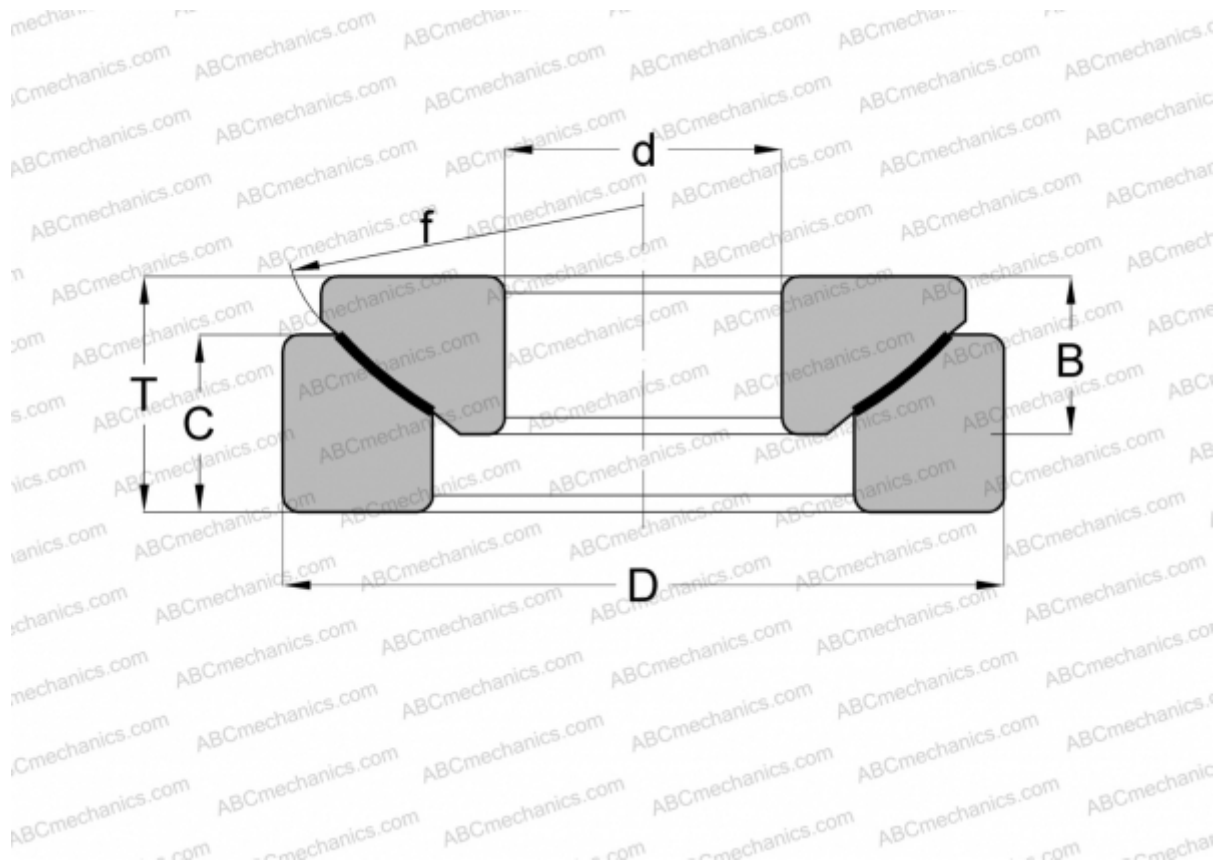

GE 360 AW ELGES

Spherical plain bearings

TYPE: Plain bearings, Spherical plain bearings and rod ends, Thrust spherical plain bearings, Maintenance free, Series GE..-AW (INA)

Technical specification

DIMENSIONS, MM

d	360,000
D	560,000
B	115,000
f	575,000
T	125,000
C	95,000

WEIGHT, KG 132,000

MANUFACTURER [ELGES](#)