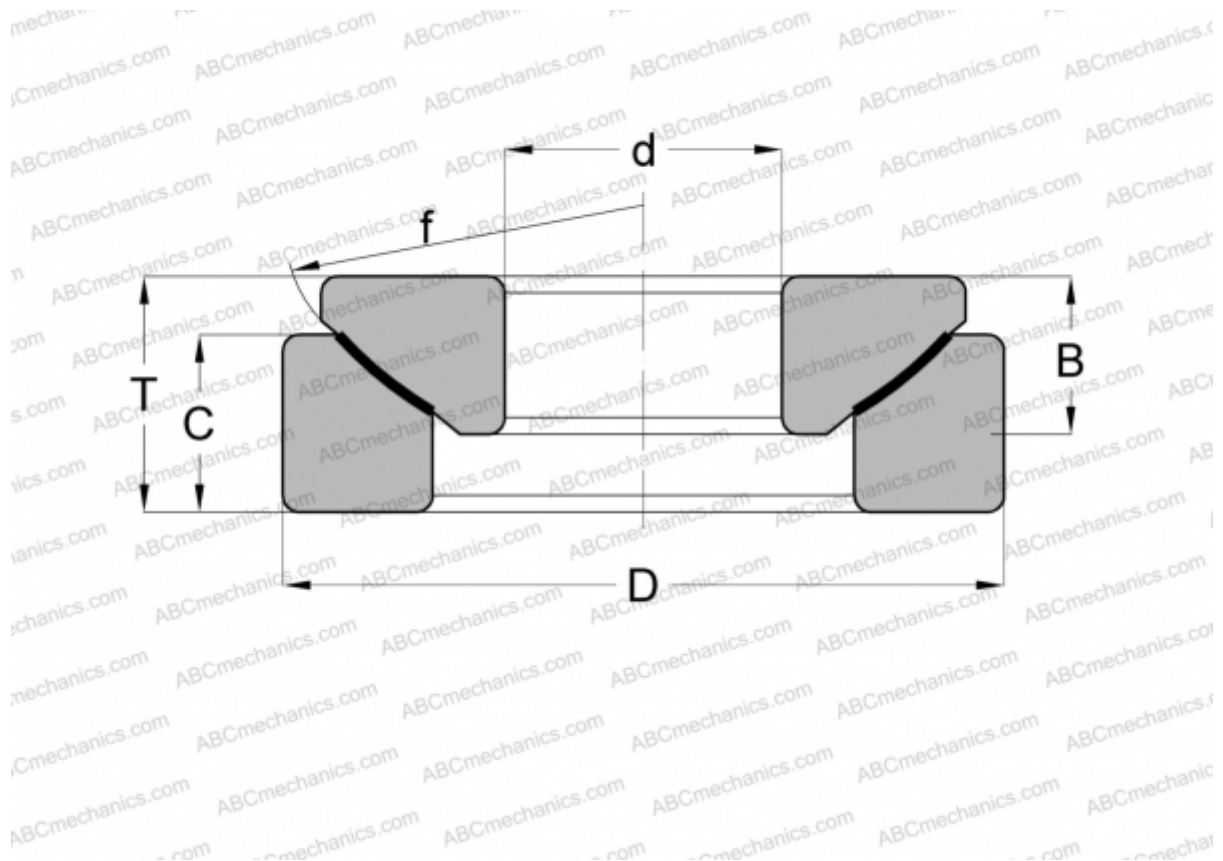

## GE 12 AW FLURO

Spherical plain bearings

TYPE: Plain bearings, Spherical plain bearings and rod ends, Thrust spherical plain bearings, Maintenance free, Series GE..-AW (FLURO)

### Technical specification

#### DIMENSIONS, MM

d	12,000
D	35,000
B	9,500
f	38,000
T	13,000
C	9,300

**MANUFACTURER** [FLURO](#)