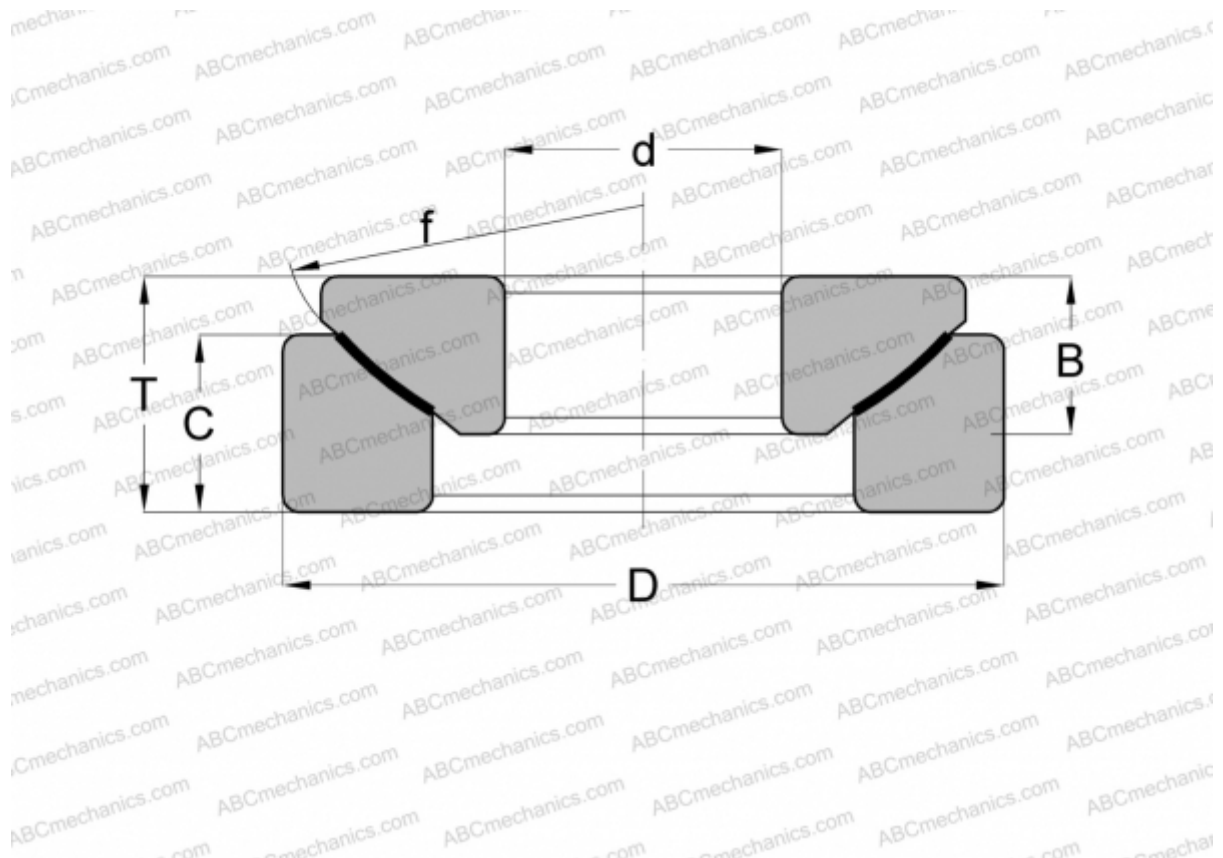

## GE 15 AW FLURO

Spherical plain bearings

TYPE: Plain bearings, Spherical plain bearings and rod ends, Thrust spherical plain bearings, Maintenance free, Series GE..-AW (FLURO)

### Technical specification

#### DIMENSIONS, MM

d	15,000
D	42,000
B	11,000
f	46,000
T	15,000
C	10,800

**MANUFACTURER** [FLURO](#)