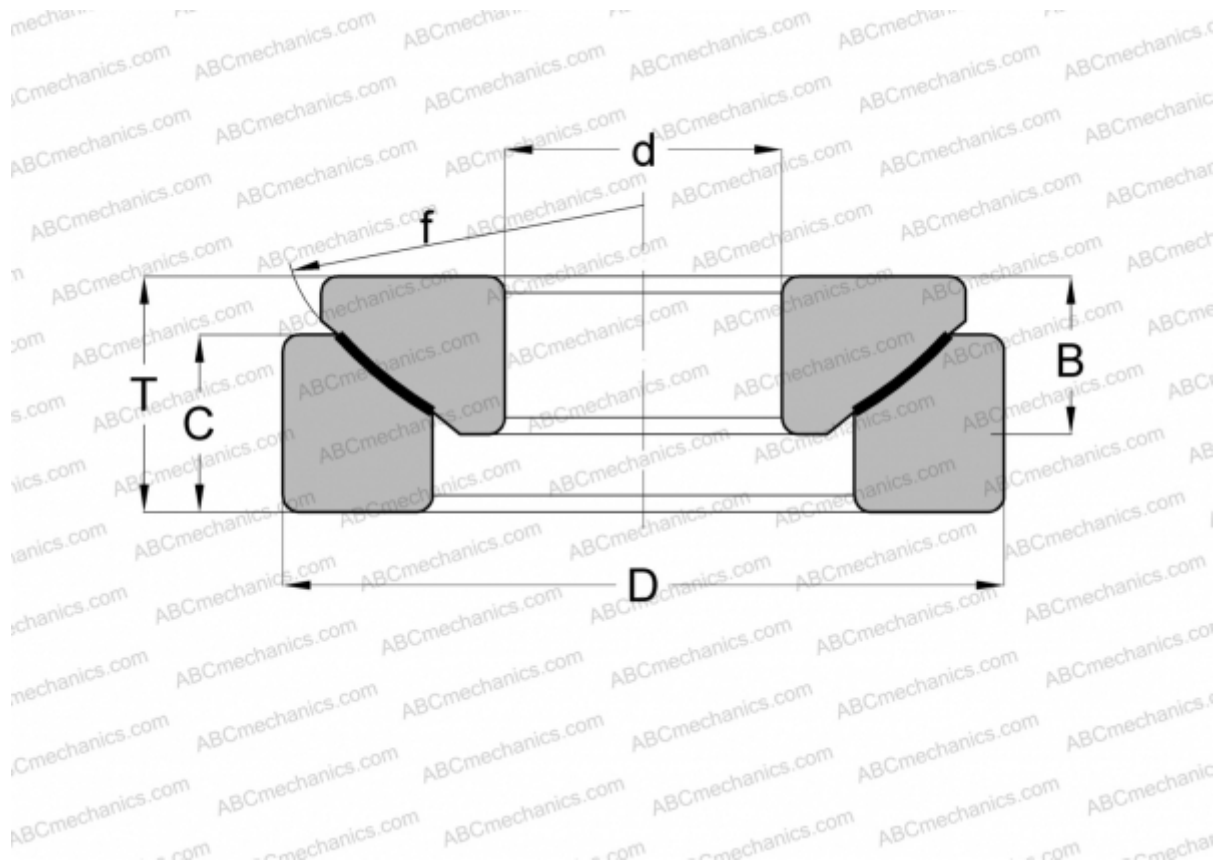

## GE 17 AW FLURO

Spherical plain bearings

TYPE: Plain bearings, Spherical plain bearings and rod ends, Thrust spherical plain bearings, Maintenance free, Series GE..-AW (FLURO)

### Technical specification

#### DIMENSIONS, MM

d	17,000
D	47,000
B	11,800
f	52,000
T	16,000
C	11,200

**MANUFACTURER** [FLURO](#)