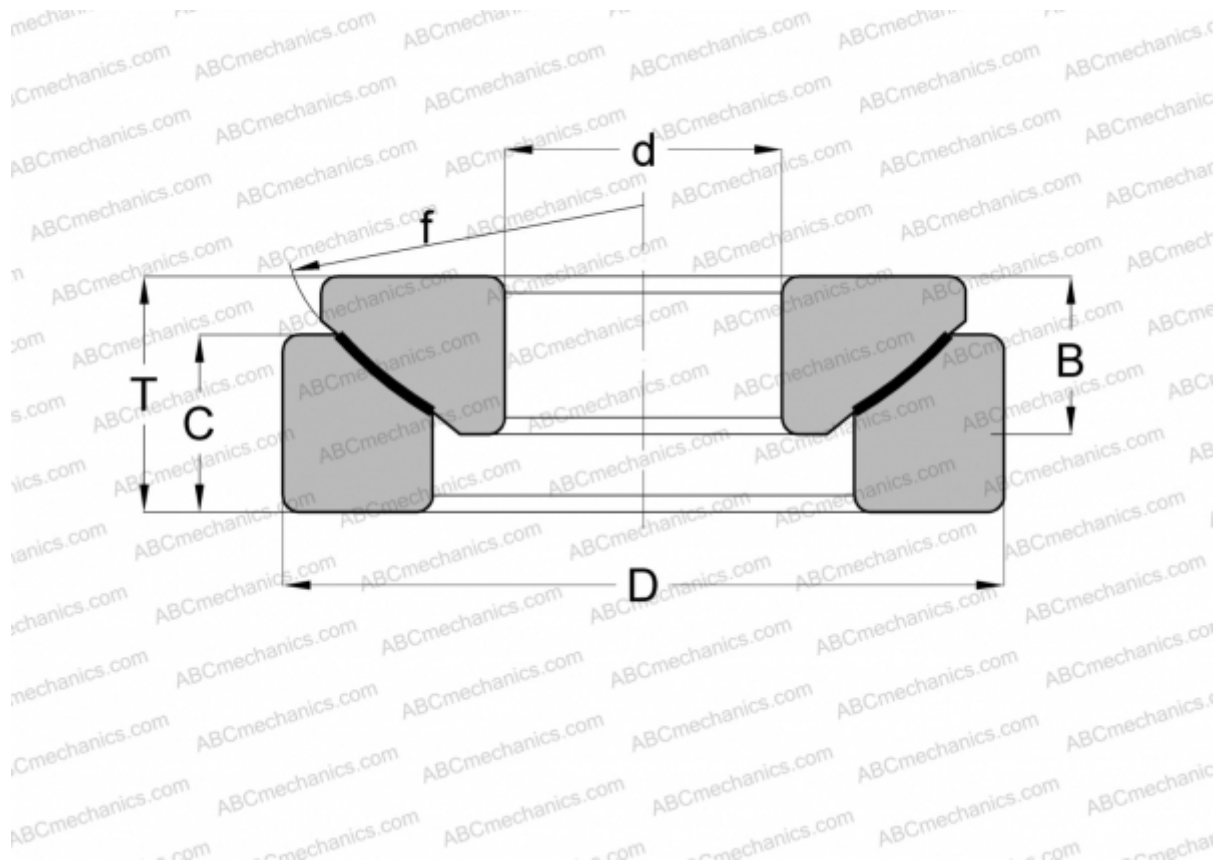

GE 20 AW FLURO

Spherical plain bearings

TYPE: Plain bearings, Spherical plain bearings and rod ends, Thrust spherical plain bearings, Maintenance free, Series GE..-AW (FLURO)

Technical specification

DIMENSIONS, MM