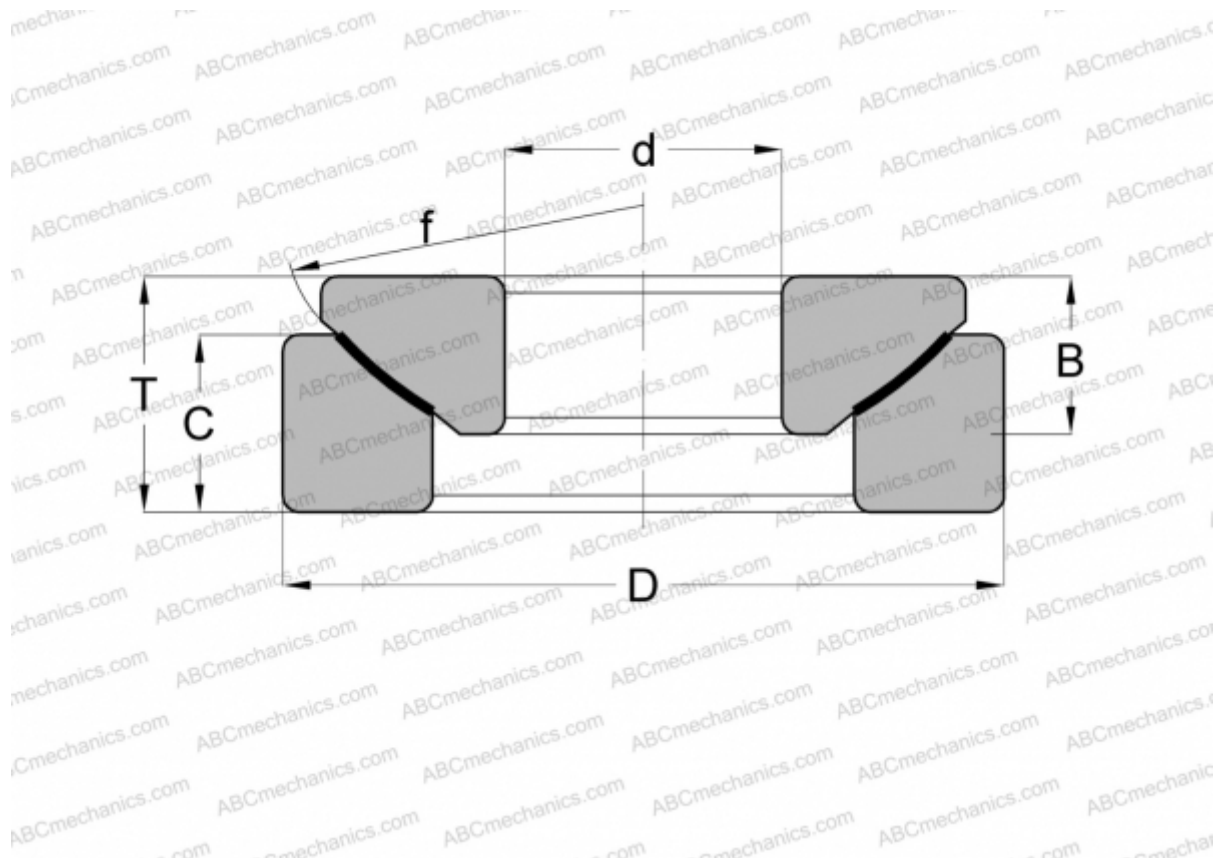

## GE 25 AW FLURO

Spherical plain bearings

TYPE: Plain bearings, Spherical plain bearings and rod ends, Thrust spherical plain bearings, Maintenance free, Series GE..-AW (FLURO)

### Technical specification

#### DIMENSIONS, MM

d	25,000
D	62,000
B	16,500
f	68,000
T	22,500
C	16,700

**MANUFACTURER** [FLURO](#)