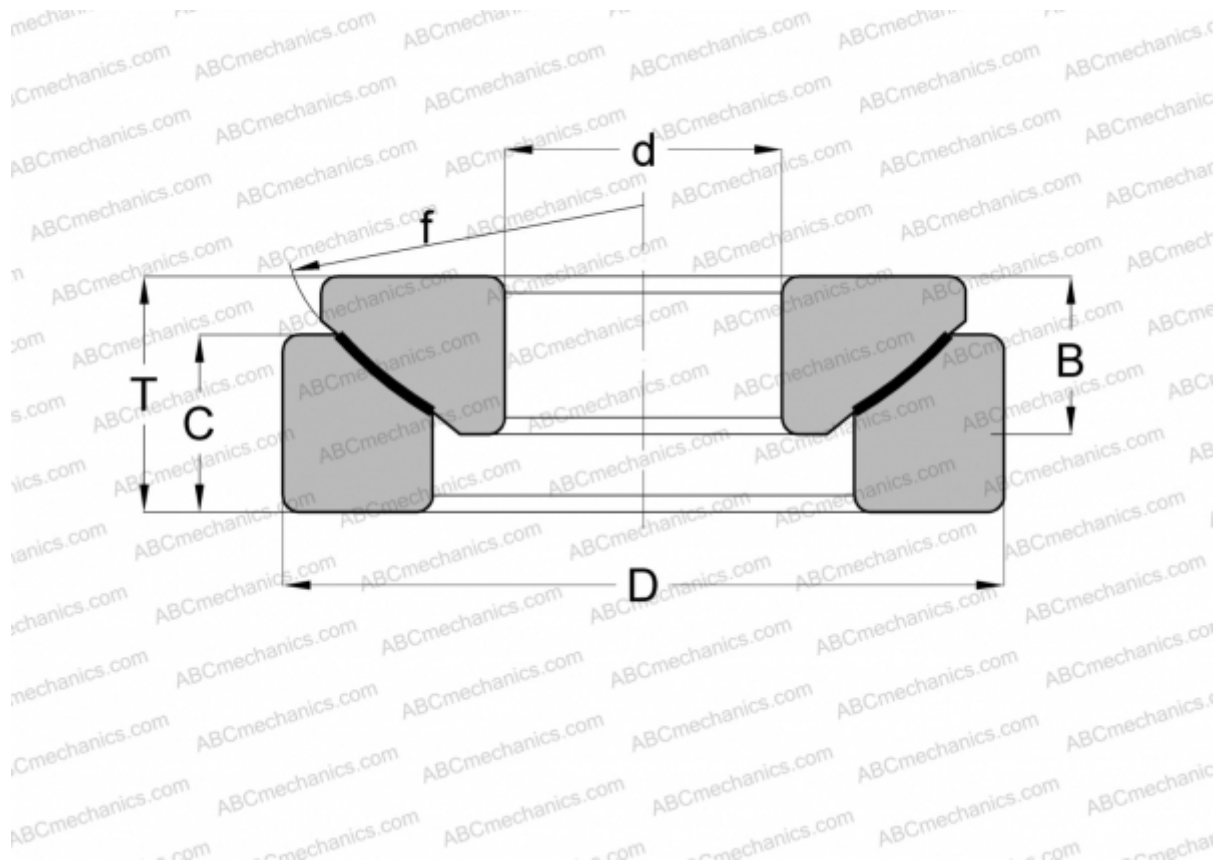

GE 30 AW FLURO

Spherical plain bearings

TYPE: Plain bearings, Spherical plain bearings and rod ends, Thrust spherical plain bearings, Maintenance free, Series GE..-AW (FLURO)

Technical specification

DIMENSIONS, MM