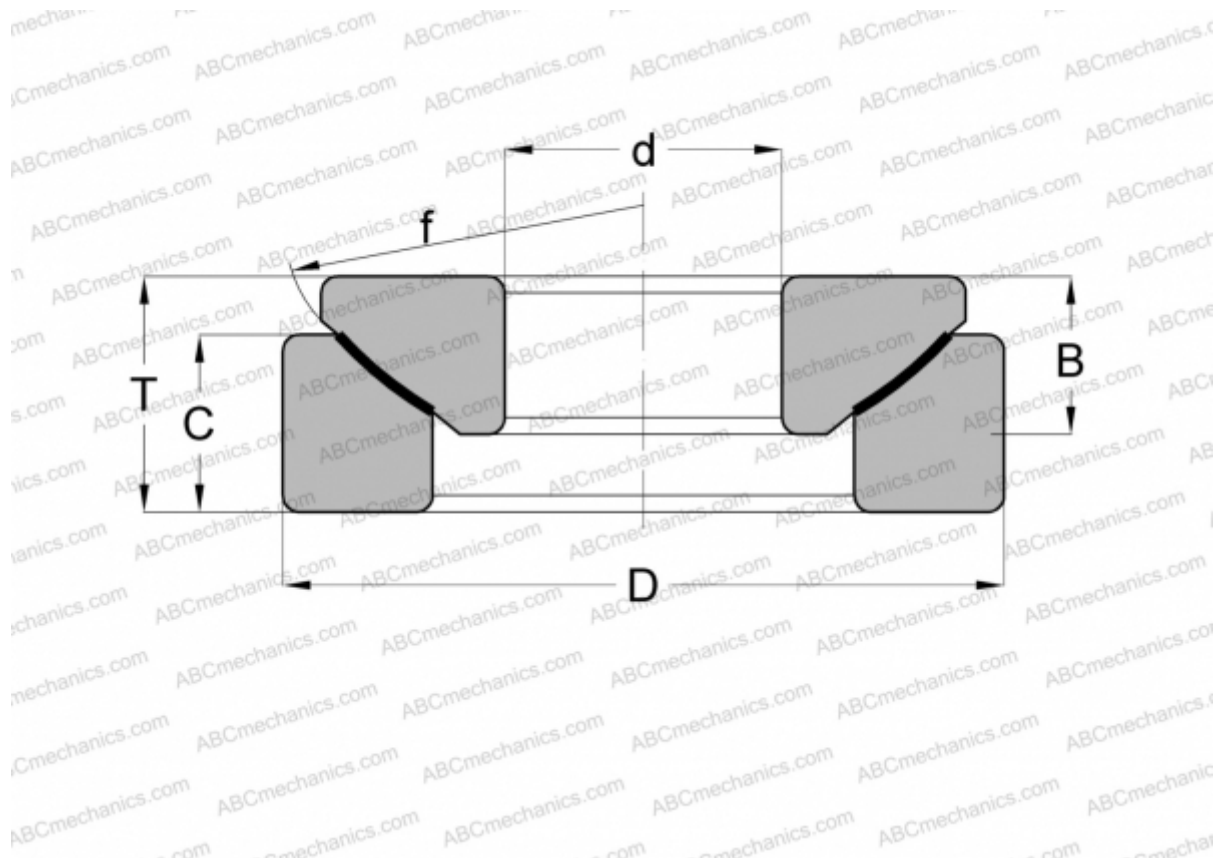

GE 35 AW FLURO

Spherical plain bearings

TYPE: Plain bearings, Spherical plain bearings and rod ends, Thrust spherical plain bearings, Maintenance free, Series GE..-AW (FLURO)

Technical specification

DIMENSIONS, MM