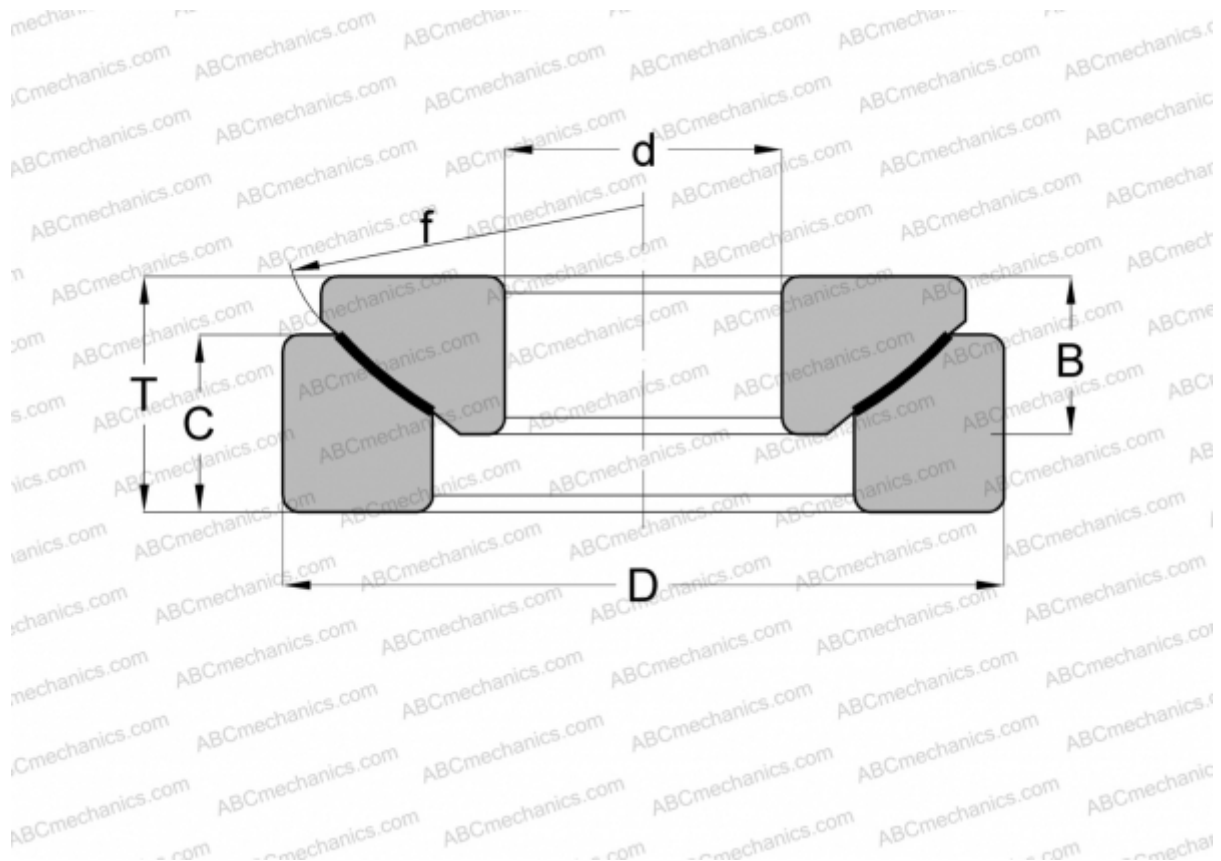

GE 45 AW FLURO

Spherical plain bearings

TYPE: Plain bearings, Spherical plain bearings and rod ends, Thrust spherical plain bearings, Maintenance free, Series GE..-AW (FLURO)

Technical specification

DIMENSIONS, MM