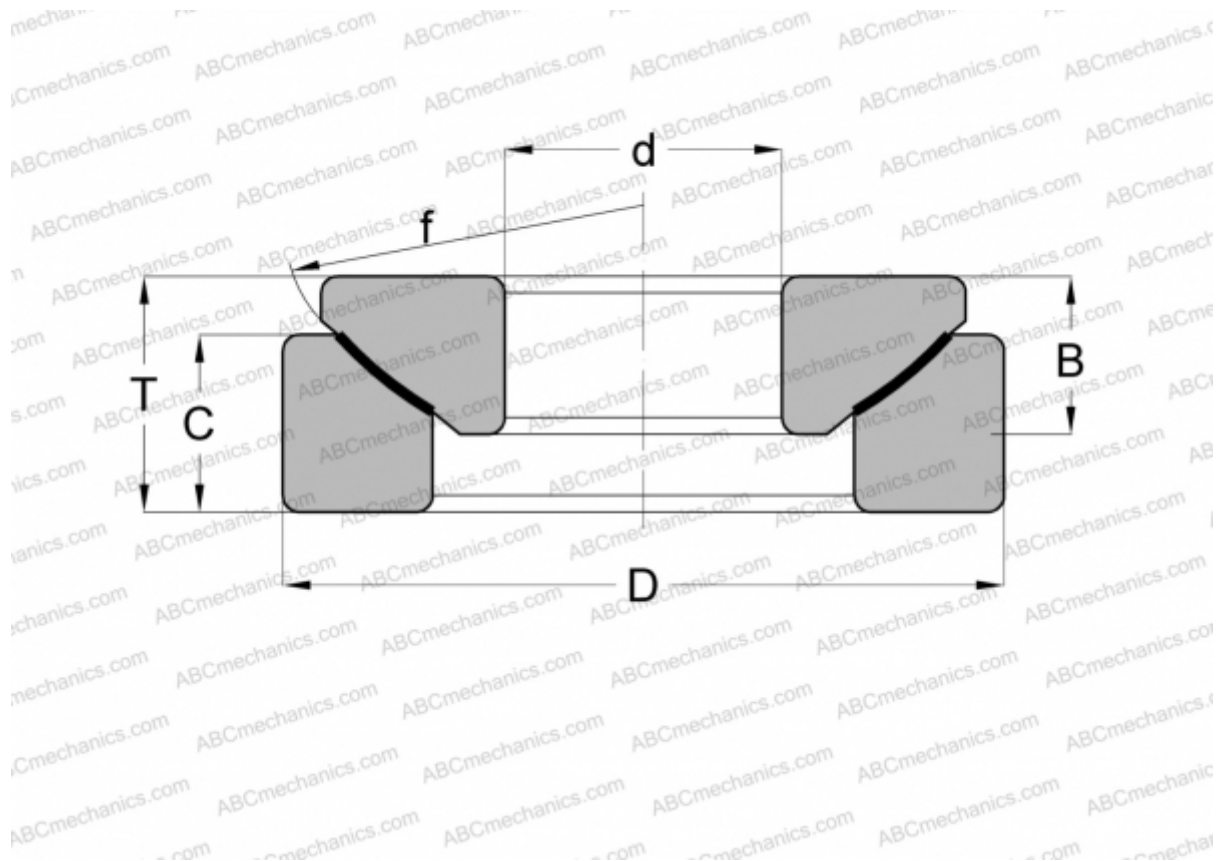

## GE 60 AW FLURO

Spherical plain bearings

TYPE: Plain bearings, Spherical plain bearings and rod ends, Thrust spherical plain bearings, Maintenance free, Series GE..-AW (FLURO)

### Technical specification

#### DIMENSIONS, MM

d	60,000
D	150,000
B	37,000
f	160,000
T	45,000
C	34,000

**MANUFACTURER** [FLURO](#)