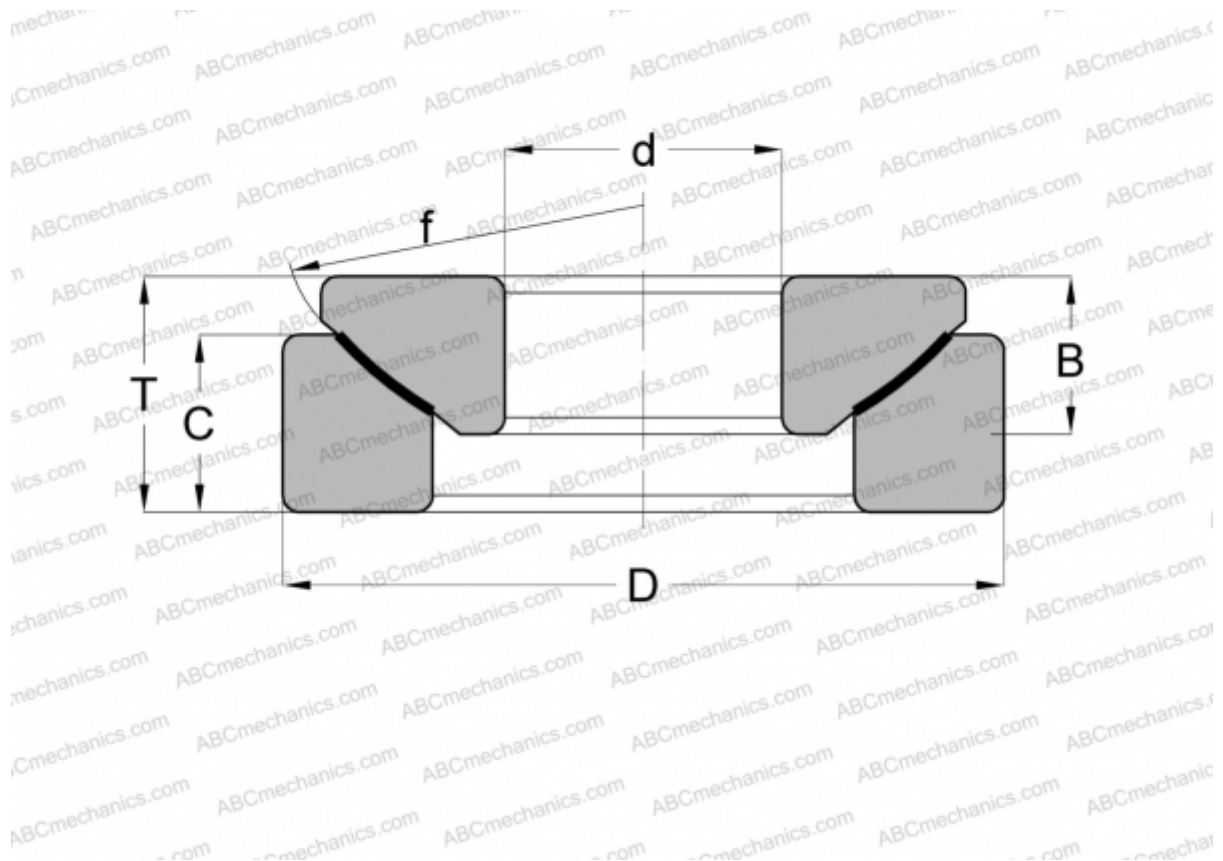

GE 70 AW FLURO

Spherical plain bearings

TYPE: Plain bearings, Spherical plain bearings and rod ends, Thrust spherical plain bearings, Maintenance free, Series GE..-AW (FLURO)

Technical specification

DIMENSIONS, MM