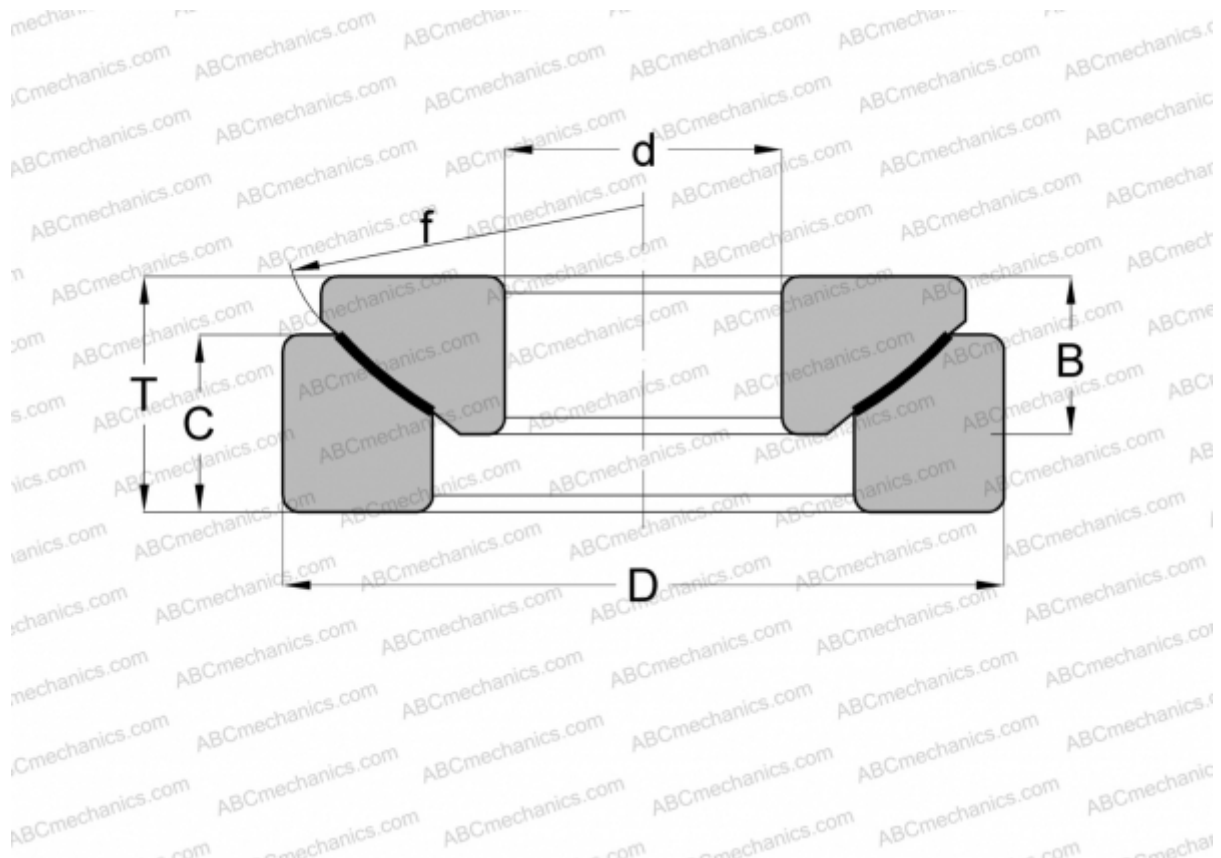

GE 80 AW FLURO

Spherical plain bearings

TYPE: Plain bearings, Spherical plain bearings and rod ends, Thrust spherical plain bearings, Maintenance free, Series GE..-AW (FLURO)

Technical specification

DIMENSIONS, MM