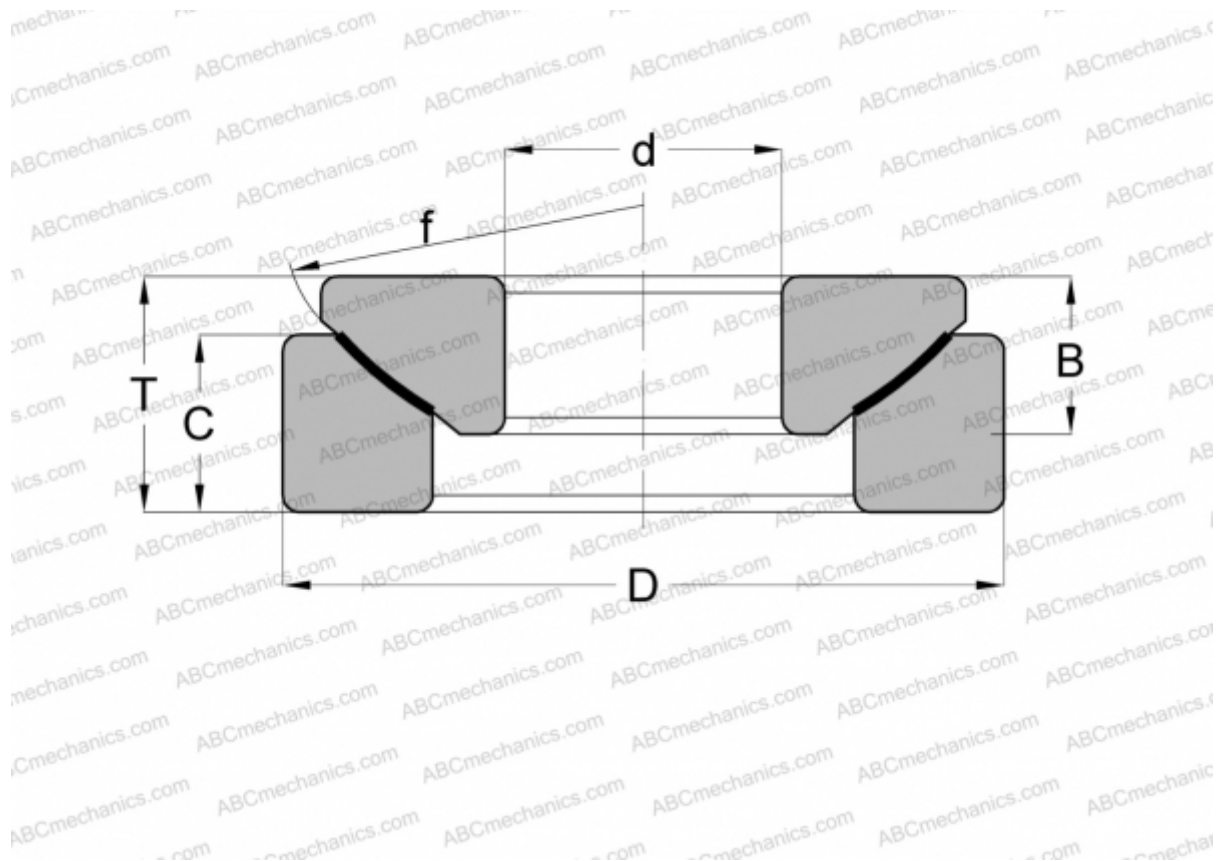

## GE 120 AW FLURO

Spherical plain bearings

TYPE: Plain bearings, Spherical plain bearings and rod ends, Thrust spherical plain bearings, Maintenance free, Series GE..-AW (FLURO)

### Technical specification

#### DIMENSIONS, MM

d	120,000
D	230,000
B	53,500
f	250,000
T	64,000
C	50,000

**MANUFACTURER** [FLURO](#)