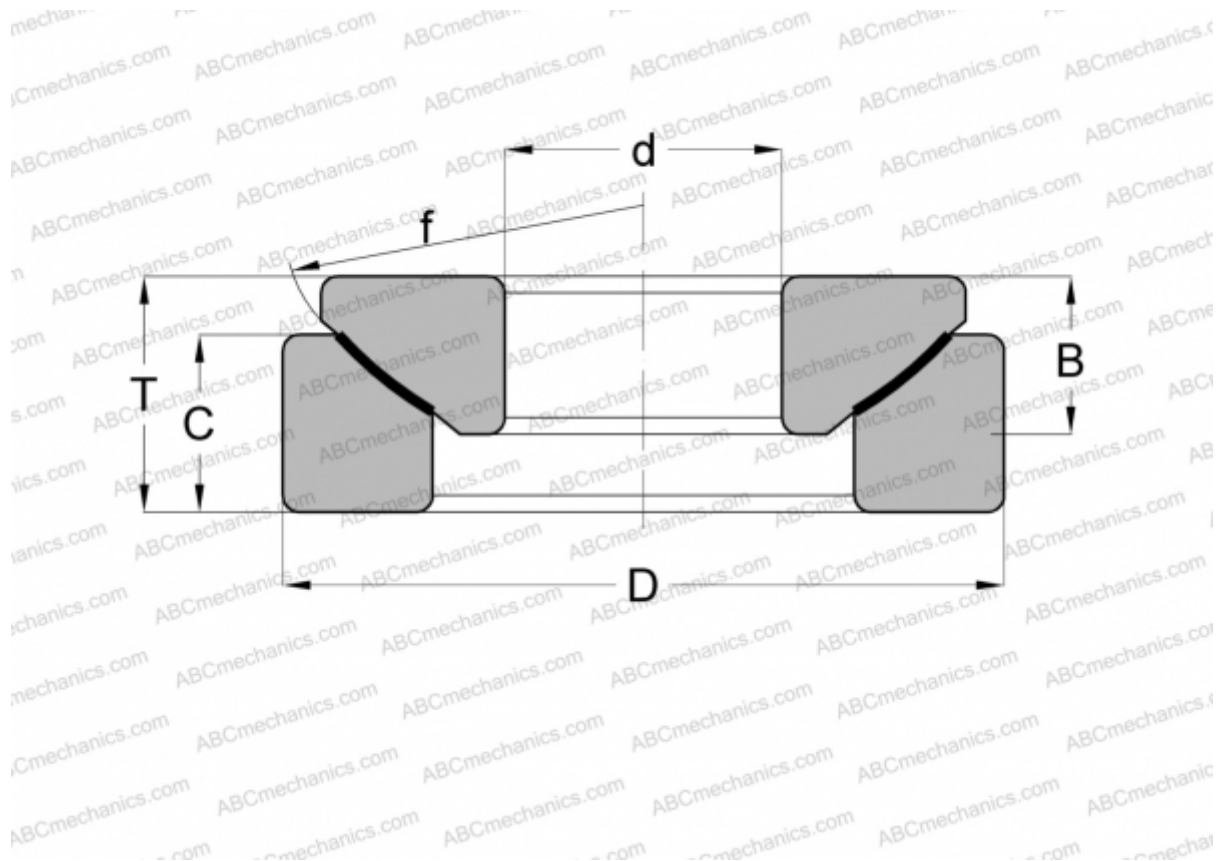

## GE 160 AW FLURO

Spherical plain bearings

TYPE: Plain bearings, Spherical plain bearings and rod ends, Thrust spherical plain bearings, Maintenance free, Series GE..-AW (FLURO)

### Technical specification

#### DIMENSIONS, MM

d	160,000
D	290,000
B	66,000
f	313,000
T	77,000
C	58,000

**MANUFACTURER** [FLURO](#)