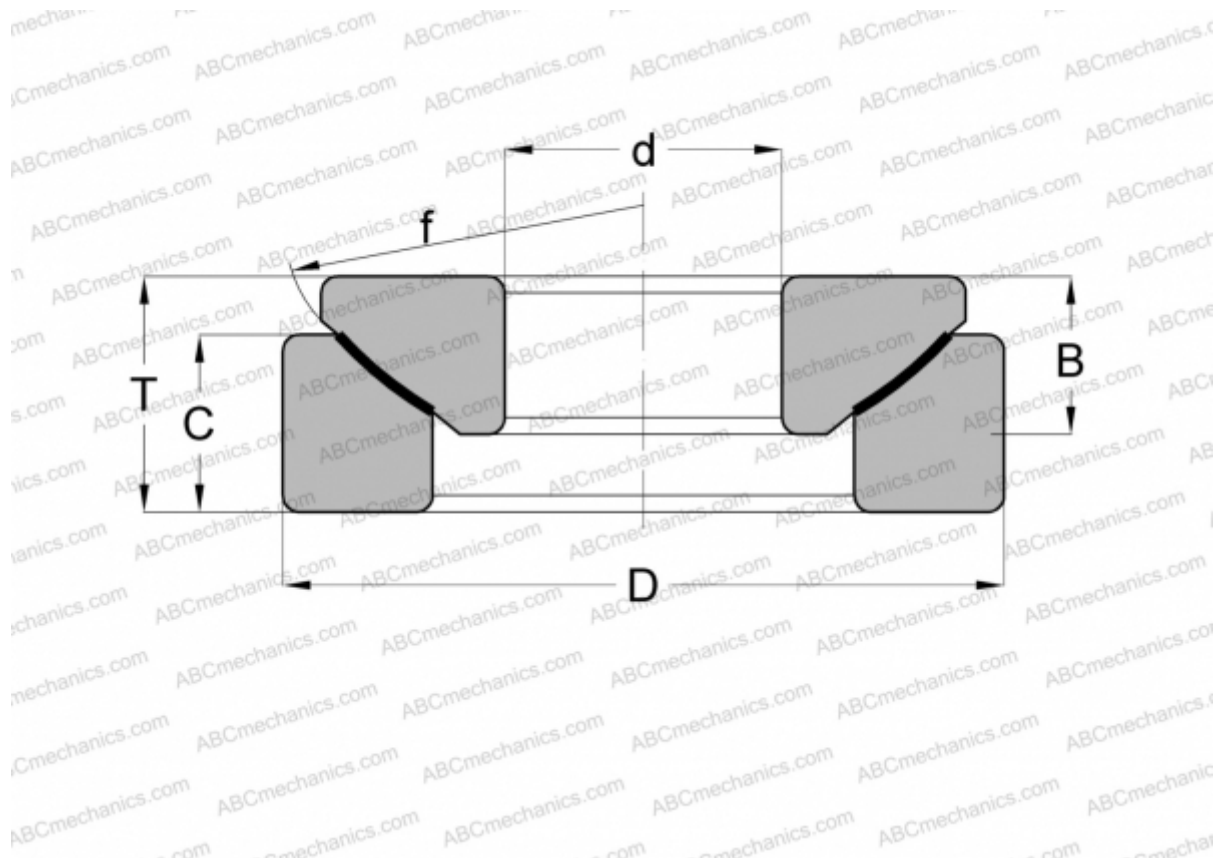

## GE 180 AW FLURO

Spherical plain bearings

TYPE: Plain bearings, Spherical plain bearings and rod ends, Thrust spherical plain bearings, Maintenance free, Series GE..-AW (FLURO)

### Technical specification

#### DIMENSIONS, MM

d	180,000
D	320,000
B	74,000
f	340,000
T	86,000
C	62,000