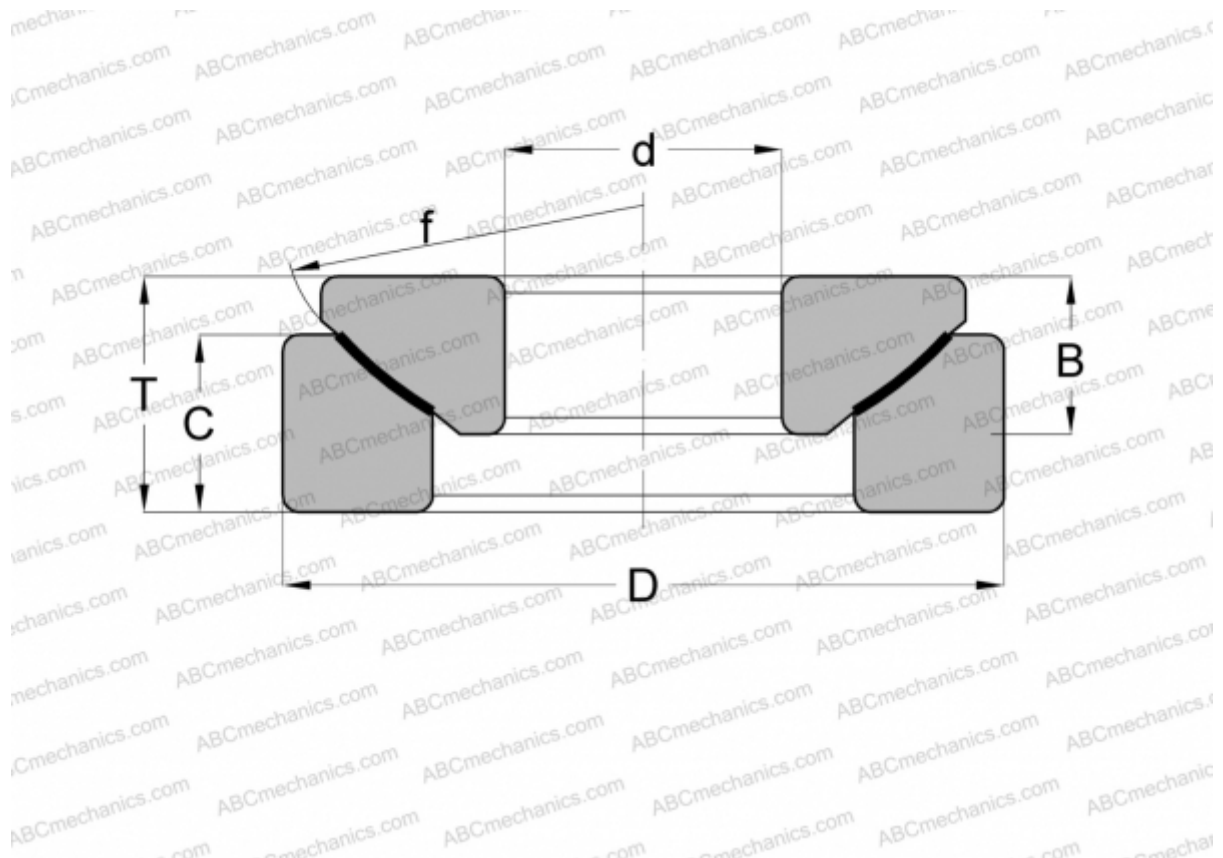

## GE 200 AW FLURO

Spherical plain bearings

TYPE: Plain bearings, Spherical plain bearings and rod ends, Thrust spherical plain bearings, Maintenance free, Series GE..-AW (FLURO)

### Technical specification

#### DIMENSIONS, MM

d	200,000
D	340,000
B	80,000
f	365,000
T	87,000
C	66,000

**MANUFACTURER** [FLURO](#)