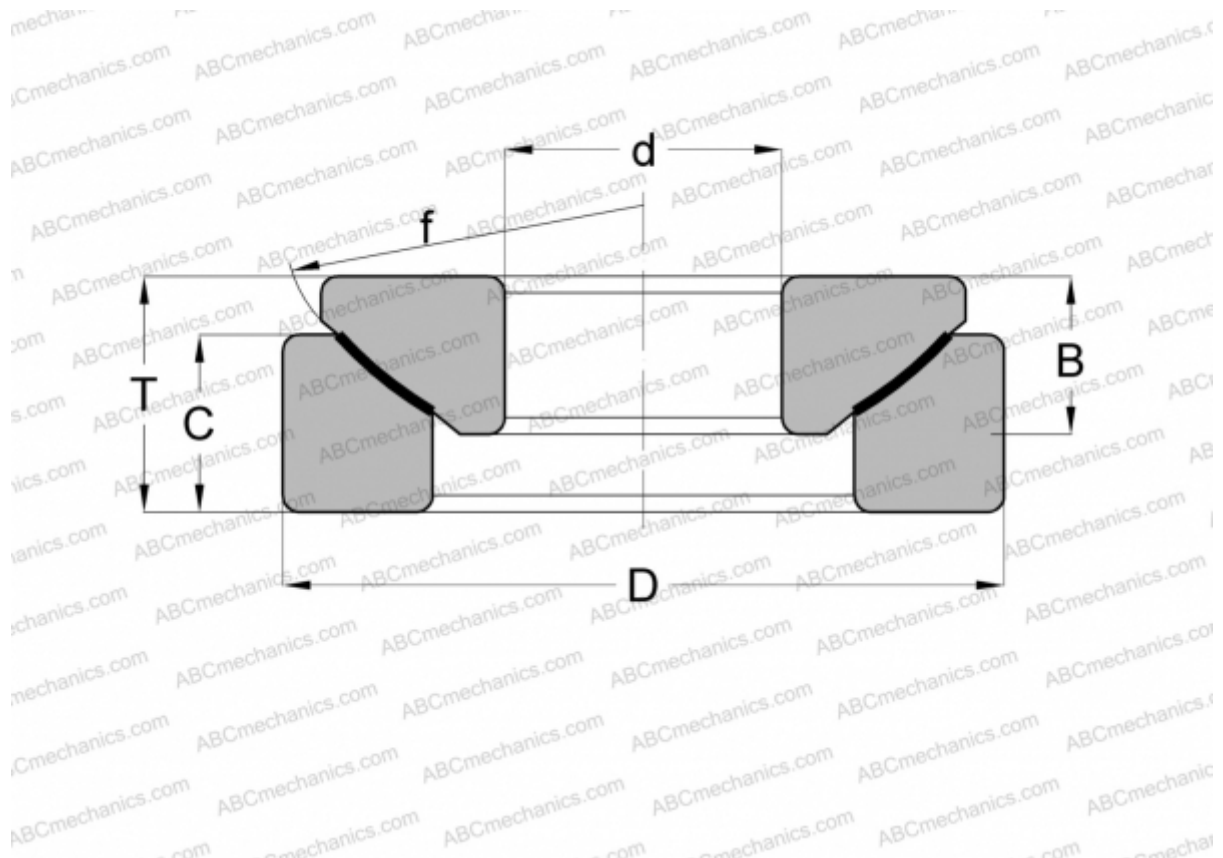

## GE 220 AW FLURO

Spherical plain bearings

TYPE: Plain bearings, Spherical plain bearings and rod ends, Thrust spherical plain bearings, Maintenance free, Series GE..-AW (FLURO)

### Technical specification

#### DIMENSIONS, MM

d	220,000
D	370,000
B	82,000
f	388,000
T	97,000
C	67,000

**MANUFACTURER** [FLURO](#)