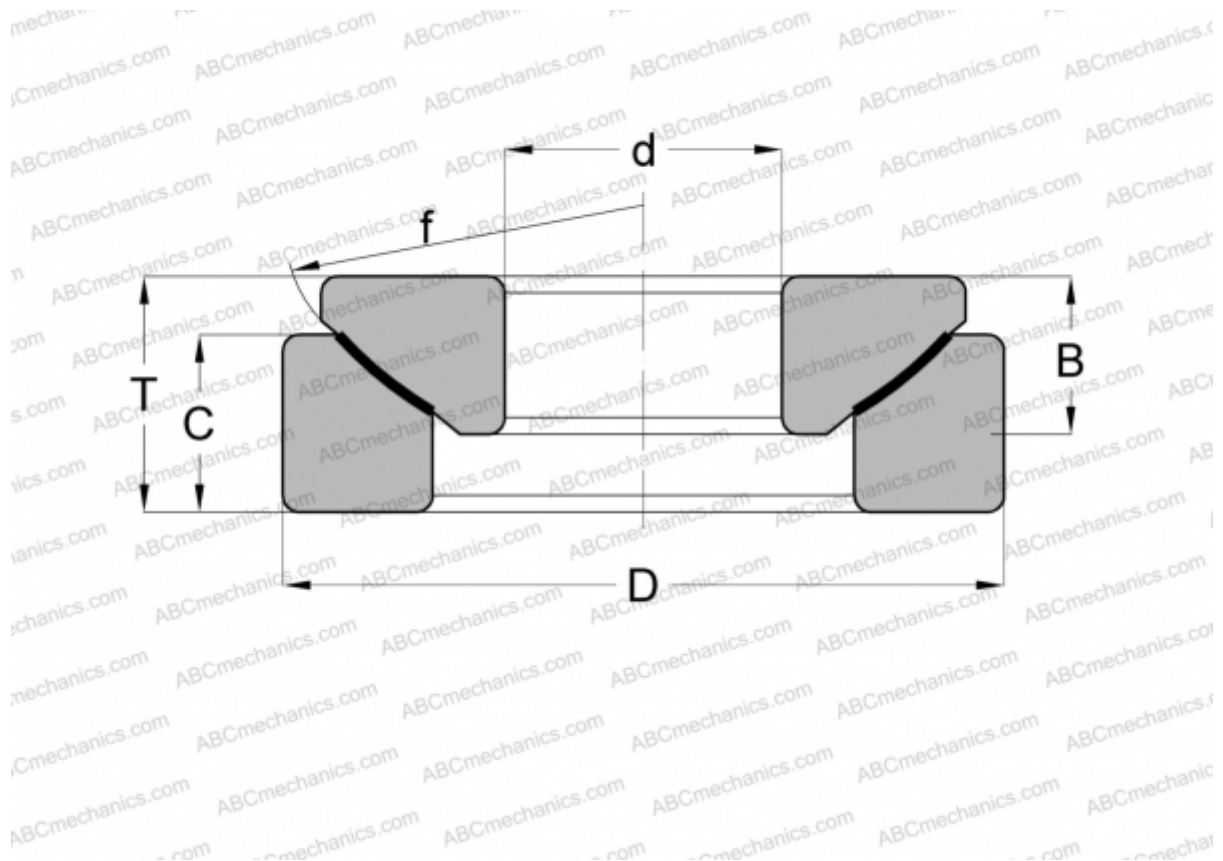

GE 240 AW FLURO

Spherical plain bearings

TYPE: Plain bearings, Spherical plain bearings and rod ends, Thrust spherical plain bearings, Maintenance free, Series GE..-AW (FLURO)

Technical specification

DIMENSIONS, MM