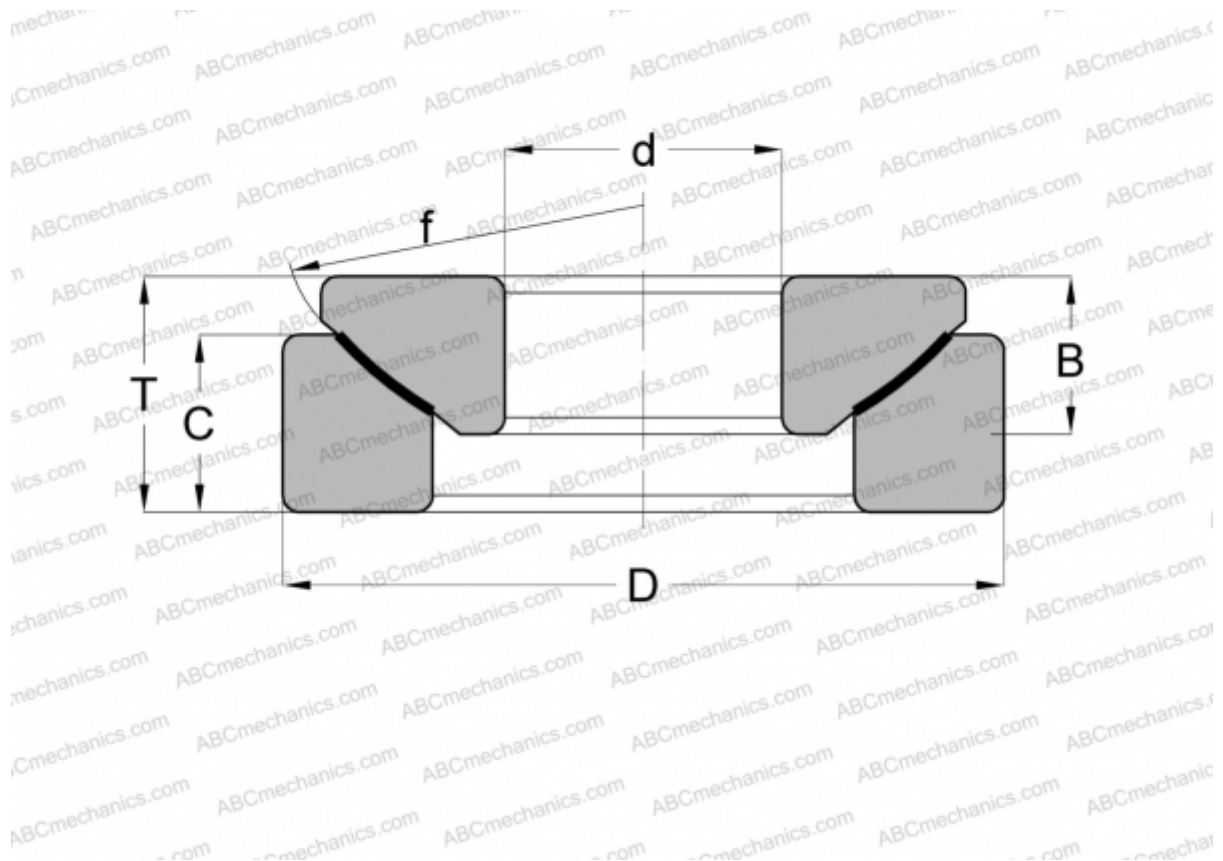

GE 280 AW FLURO

Spherical plain bearings

TYPE: Plain bearings, Spherical plain bearings and rod ends, Thrust spherical plain bearings, Maintenance free, Series GE..-AW (FLURO)

Technical specification

DIMENSIONS, MM