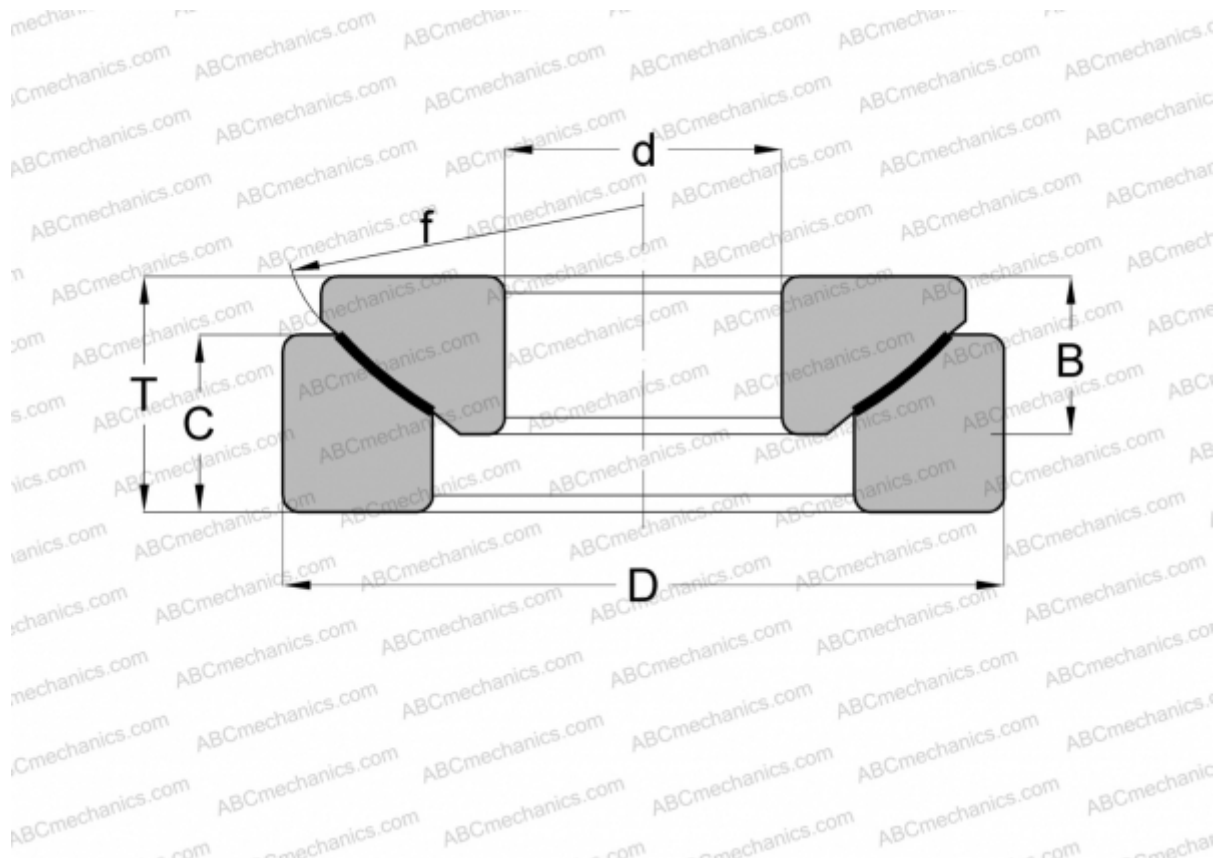

## GE 300 AW FLURO

Spherical plain bearings

TYPE: Plain bearings, Spherical plain bearings and rod ends, Thrust spherical plain bearings, Maintenance free, Series GE..-AW (FLURO)

### Technical specification

#### DIMENSIONS, MM

d	300,000
D	480,000
B	100,000
f	490,000
T	110,000
C	90,000

**MANUFACTURER** [FLURO](#)