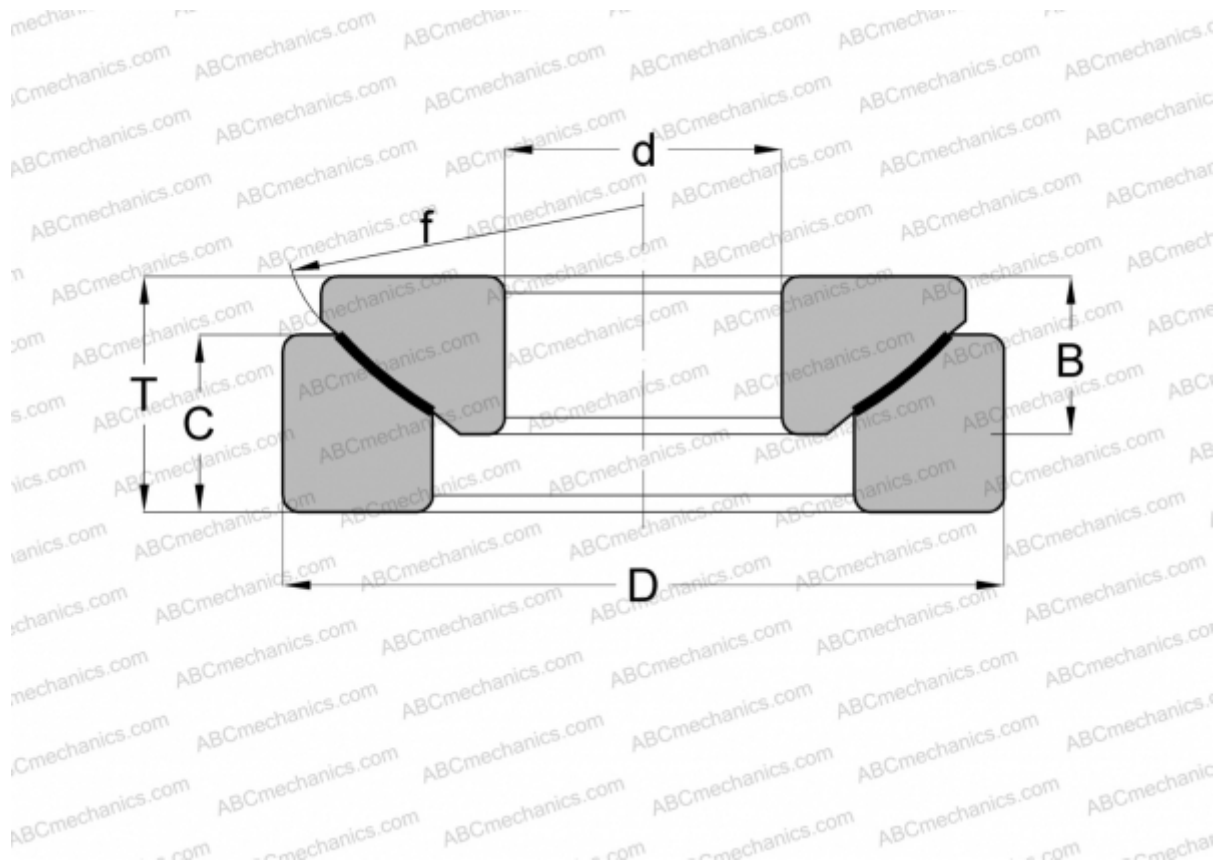

GE 340 AW FLURO

Spherical plain bearings

TYPE: Plain bearings, Spherical plain bearings and rod ends, Thrust spherical plain bearings, Maintenance free, Series GE..-AW (FLURO)

Technical specification

DIMENSIONS, MM