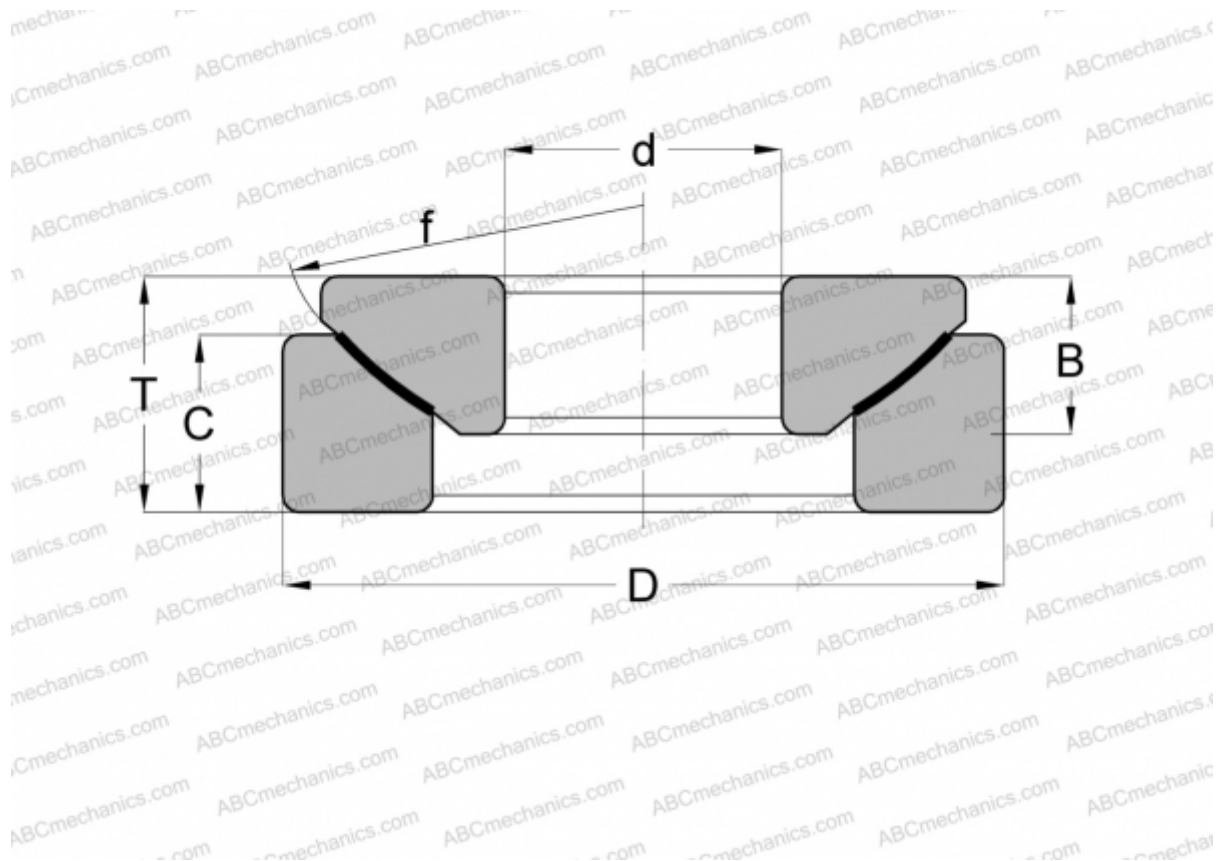

GE 360 AW FLURO

Spherical plain bearings

TYPE: Plain bearings, Spherical plain bearings and rod ends, Thrust spherical plain bearings, Maintenance free, Series GE..-AW (FLURO)

Technical specification

DIMENSIONS, MM