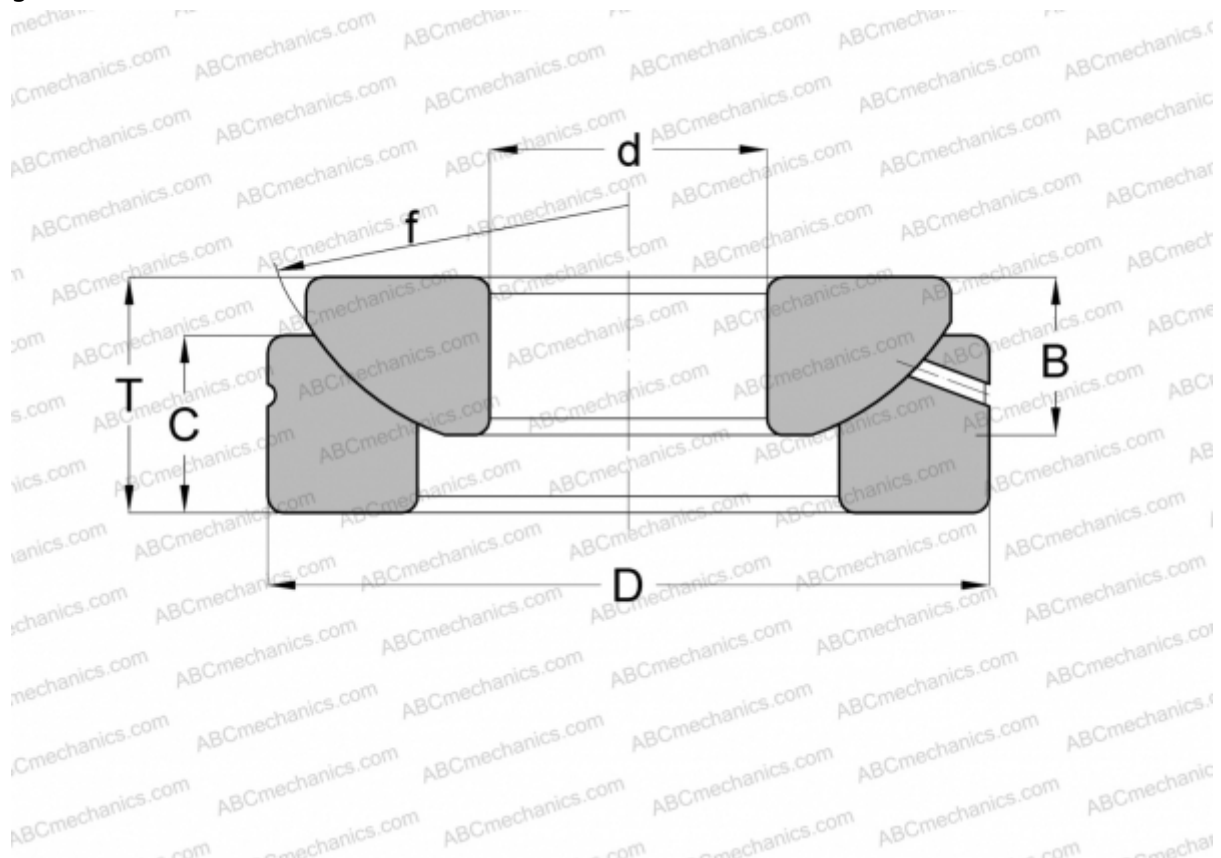

GE 17 AX ELGES

Spherical plain bearings

TYPE: Plain bearings, Spherical plain bearings and rod ends, Thrust spherical plain bearings,
Requiring maintenance, Series GE..-AX (INA)

Technical specification

DIMENSIONS, MM

| | |
|---|--------|
| d | 17,000 |
| D | 47,000 |
| B | 11,500 |
| f | 50,000 |
| T | 16,000 |

WEIGHT, KG 0,160

MANUFACTURER [ELGES](#)