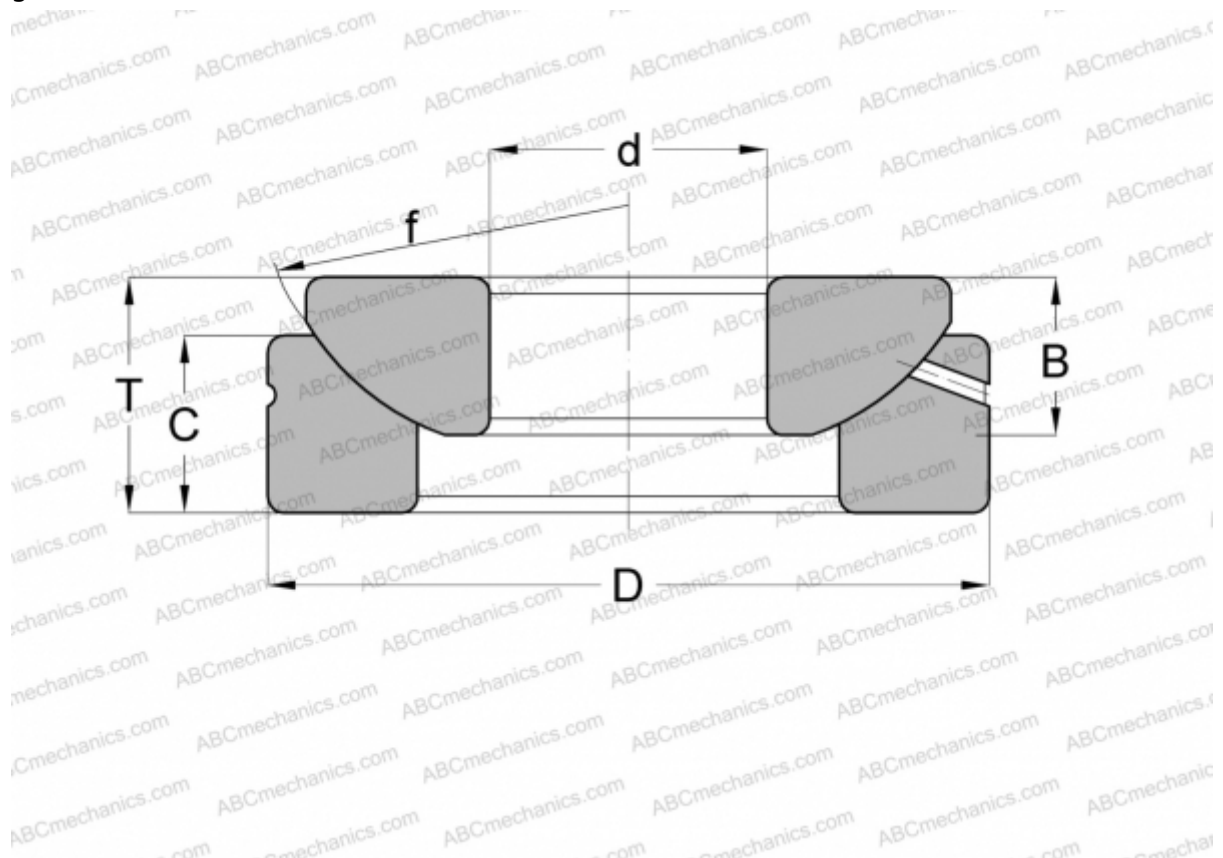

GE 25 AX ELGES

Spherical plain bearings

TYPE: Plain bearings, Spherical plain bearings and rod ends, Thrust spherical plain bearings,
Requiring maintenance, Series GE..-AX (INA)

Technical specification

DIMENSIONS, MM

d	25,000
D	62,000
B	16,000
f	66,000
T	22,500

WEIGHT, KG 0,390

MANUFACTURER [ELGES](#)